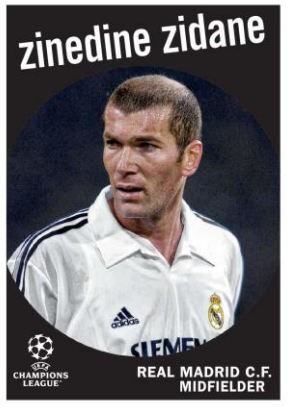

TOPPS' UEFA CLUB COMPETITIONS 2022/23

INSERT CARDS

1959 Topps – Zinedine Zidane