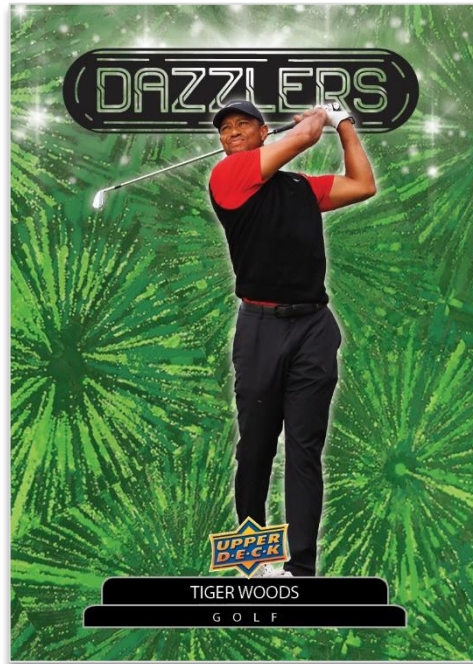

Content is subject to change without further notice.
Card images are solely for the purpose of design display.

UPPER DECK GOLF

HONOR ROLL®
Regular

DAZZLERS
Green

In addition to Young Guns® cards, Upper Deck Golf also brings four popular hockey inserts to the sport, each featuring young up-and-comers, veteran stars and legends of the game: