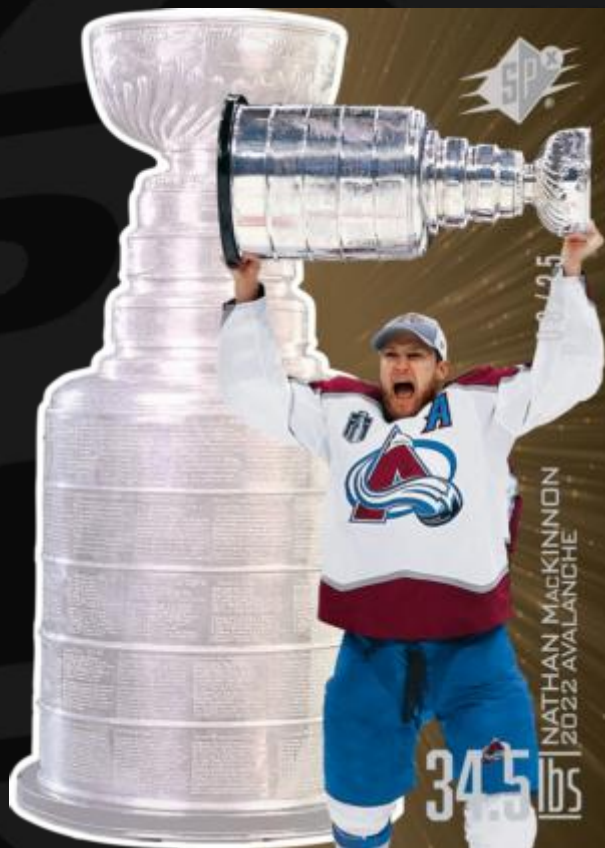

34.5 lbs.
Gold Parallel

CONFIGURATION

3
Cards per Pack

8
Packs per Box

BOX BREAK (on average)

4
Base Set Rookies Cards

3
Base Set Silver Parallel Cards (*Vets or Rookies*)

1
Base Set Gold Parallel Card (*Vets or Rookies*)

2
Serially-#’d Finite Insert Cards

4
Ratio’d PETG or Simulated Hologram Cards

1
Serially Numbered Card

Content is subject to change without notice. Card images are solely for the purpose of design display.