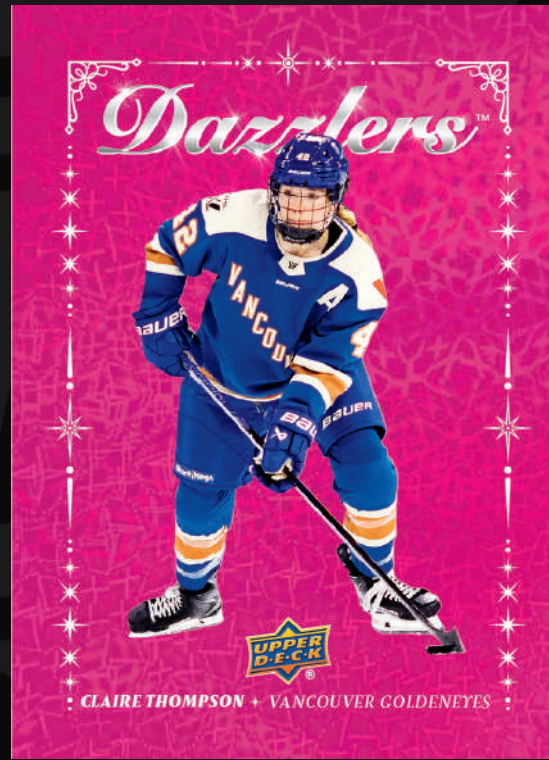

PINK DAZZLERS™