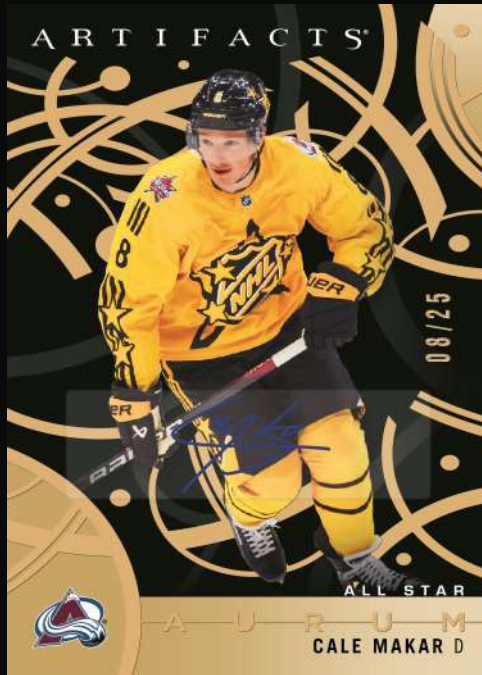

2026-27 ARTIFACTS HOCKEY

BOUNTY PROGRAM

AURUM
Bounty Card