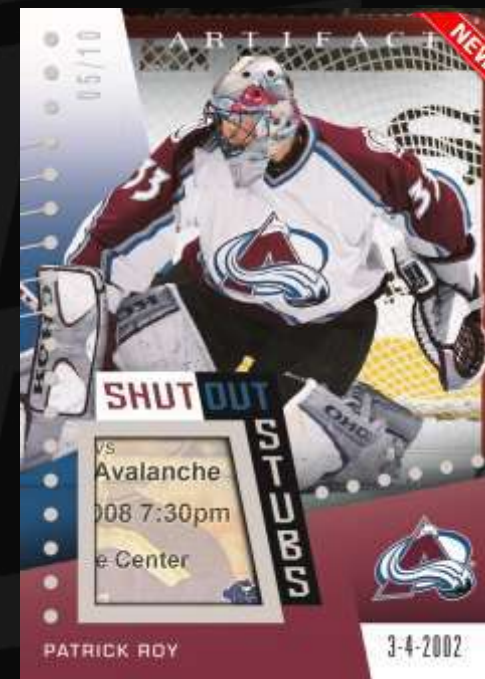

SHUTOUT STUBS

Be on the lookout for the all-new **Shutout Stubs** memorabilia insert set!

This set pays homage to goalies who shut out their opponent with an er-a-correct image and a piece of ticket stub from the actual game.

Content is subject to change without notice. Card images are solely for the purpose of design display and are subject to change (including players featured) without notice.