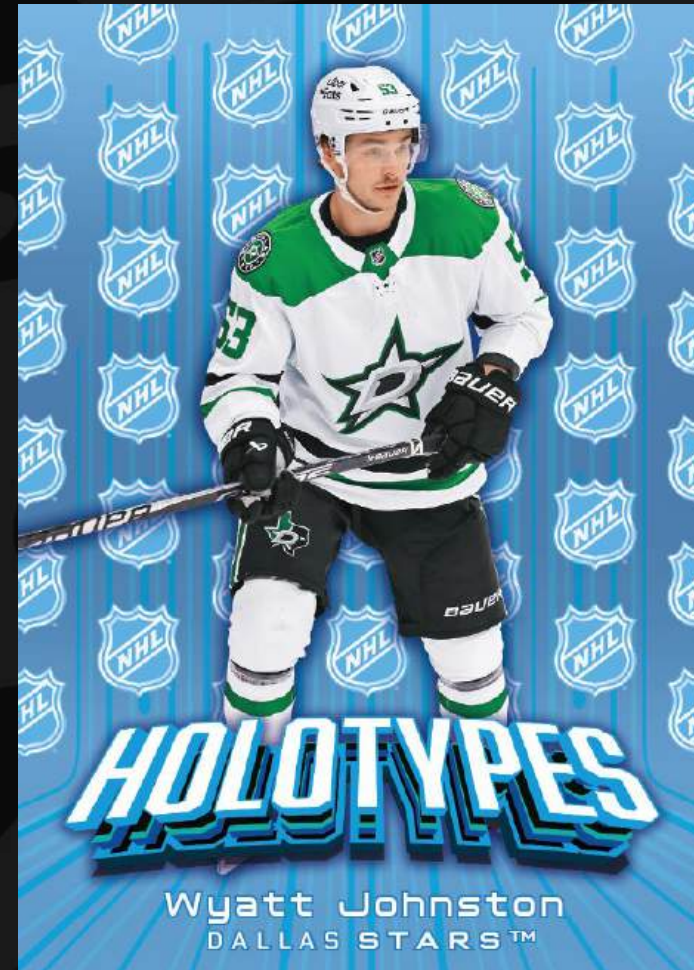

HOLOTYPES

Collect the next 30 cards (61-90) of the star-studded and Series One-exclusive **Hologotypes** living set!

These hologram cards are only available once a season and fall just once in every 3.5 cases.

The next batch includes a few world-class players and some of the best young players in the game today!