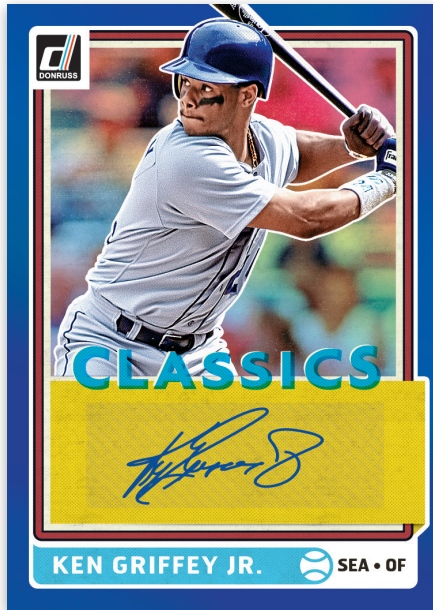

CLASSICS AUTOGRAPHS BLUE

SKY HIGH SIGNATURES

CLASSIFIED SIGNATURES GOLD

2020 Donruss Baseball introduces three new, beautifully designed autograph sets:
Classics Autographs, Sky High Signatures, and Classified Signatures.

DONRUSS MATERIALS

- Red (max #’d/99)
- Gold (max #’d/25)
- Black (#’d 1/1)

NOW PLAYING

- Silver (#’d/349)
- Blue (#’d/249)
- Red (#’d/149)
- Gold (#’d/99)
- Green (#’d/25)
- Black (#’d 1/1)
- Silver (#’d/349)
- Blue (#’d/249)
- Red (#’d/149)
- Gold (#’d/99)
- Green (#’d/25)
- Black (#’d 1/1)