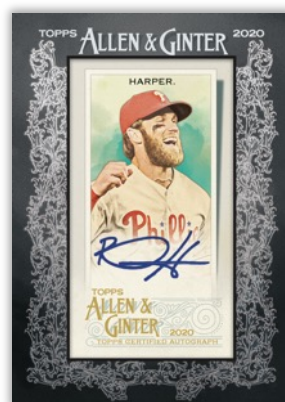

EACH HOBBY BOX OF 2020 TOPPS ALLEN & GINTER DELIVERS 3 HITS, INCLUDING ON-CARD AUTOGRAPHS, RELICS, ORIGINAL A&G BUYBACKS, BOOK CARDS, CUT SIGNATURES, AND RIP CARDS!

JULY 2020

Veteran Base Card

Digging Deep Insert Card

Framed Mini Autograph Card
Black Parallel

Have Ball Will Travel Token
Relic Card

Mini Stained Glass
Base Card

BASE CARDS

Base Cards – 300 of the most iconic names from Baseball and pop culture. Will include rookies, current stars, and retired greats, alongside notable names from other sports and the world of entertainment.