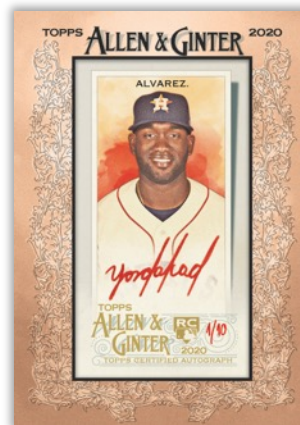

AUTOGRAPH CARDS

Allen & Ginter Framed Mini Autographs

Featuring on-card autographs of the hottest rookies, veteran stars, and retired greats in Baseball, as well as world champion athletes and pop culture personalities.

- Black Framed Parallel – Numbered to 25
- Red Ink Parallel – Limited. **HOBBY EXCLUSIVE**

Allen & Ginter Autographed Relic Book Cards

Showcasing jumbo relic pieces and player autographs on a dual-paneled book card. Sequentially numbered to 10.

Allen & Ginter Dual Autographed Relic Book Cards

Cards will feature two autographs and two relic pieces. Sequentially numbered to 10.

Framed Mini Red Ink
Autograph Card