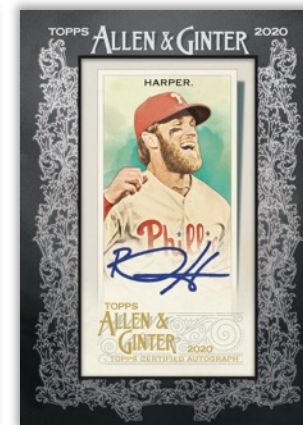

Framed Mini Relic Card

Have Ball Will Travel Token Relic Card

AUTOGRAPH CARDS

Allen & Ginter Framed Mini Autographs

Featuring on-card autographs of the hottest rookies, veteran stars, and retired greats in Baseball, as well as world champion athletes and pop culture personalities.

- Black Framed Parallel – Numbered to 25
- Red Ink Parallel – Limited. **HOBBY EXCLUSIVE**

Allen & Ginter Autographed Relic Book Cards

Showcasing jumbo relic pieces and player autographs on a dual-paneled book card. Sequentially numbered to 10.

Allen & Ginter Dual Autographed Relic Book Cards

Cards will feature two autographs and two relic pieces. Sequentially numbered to 10.

Framed Mini Red Ink
 Autograph Card

Framed Mini Autograph Card
 Black Parallel