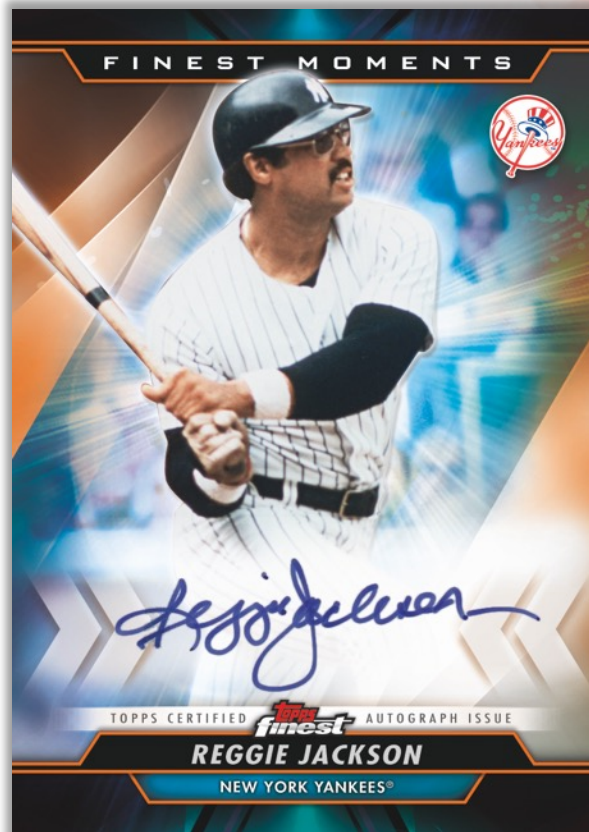

2020 TOPPS

TOPPS
finest

FINEST BASEBALL

AUTOGRAPHS (CONT.)

NEW! *Finest Moments Autographs*

- Gold Refractor Parallel - #’d to 50
- Orange Refractor Parallel - #’d to 25
- Red Refractor Parallel - #’d to 5
- SuperFractor Parallel - #’d 1-of-1

NEW! *Finest “The Man” Autograph Variations*

- Orange Refractor Parallel - #’d to 25
- Red Refractor Parallel - #’d to 5
- SuperFractor Parallel - #’d 1-of-1

NEW! *Finest Duals Autograph Variation*

- Orange Refractor Parallel - #’d to 25
- Red Refractor Parallel - #’d to 5
- SuperFractor Parallel - #’d 1-of-1

Finest Careers Die-Cut Autograph Variations - #’d to 10

Finest Originals Autographs - #’d to 20

Finest Mystery Redemption Cards

Finest Moments Autograph Card

AVAILABLE EVERYWHERE JUNE 2020

Solicitation subject to change. Final odds/players subject to actual production runs.

® & © 2020 THE TOPPS COMPANY, INC. ALL RIGHTS RESERVED. TOPPS AND TOPPS FINEST ARE REGISTERED TRADEMARKS OF THE TOPPS COMPANY, INC. Major League Baseball trademarks and copyrights are used with permission of Major League Baseball Properties, Inc. OFFICIALLY LICENSED PRODUCT OF MLB®. Visit MLB.com. Officially Licensed Product of Major League Baseball Players Association. Visit MLBPlayers.com. Topps does not, in any manner, make any representations as to whether its cards will attain any future value. NO PURCHASE NECESSARY. For a chance to get an autographed/relic insert card, see pack for details. Topps has authorized only the packaging and distribution of sequentially numbered cards stated on the card, but cannot guarantee that counterfeit or unauthorized cards will not exist. Although these players have agreed to provide these cards to Topps, we cannot guarantee that all autographs and/or relics will be received in time for inclusion in this product. In the event of unavailability, Topps reserves the right to substitute an alternative autograph and/or relic card.