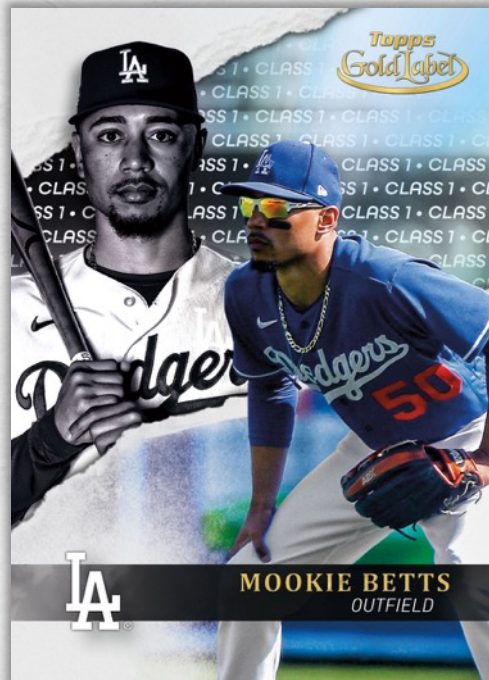

**EACH BOX GUARANTEES 1 GOLD FRAMED AUTOGRAPH CARD!  
LOOK FOR LIMITED PARALLELS, RELICS, AND EVEN REAL GOLD!**

CLASS 1 CARD

FRAMED AUTOGRAPH CARD - BLUE PARALLEL

MLB® LEGENDS RELIC CARD - GOLD PARALLEL

**IN STORES SEPTEMBER 2020!**

## BASE CARDS

One Hundred of the most notable names comprise this base set. Collectors will find retired legends, current superstars, and emerging rookies on these stunning cards. Each card receives 3 different versions to collect as well as 4 different parallels of each.