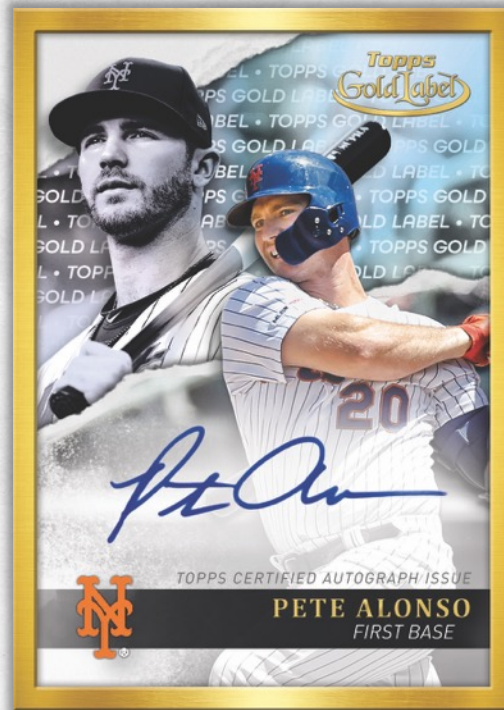

Framed Dual Autographs

Base version - #’d to 10

Black Parallel - #’d to 5

Gold Parallel - #’d 1/1

FRAMED AUTOGRAPH CARD