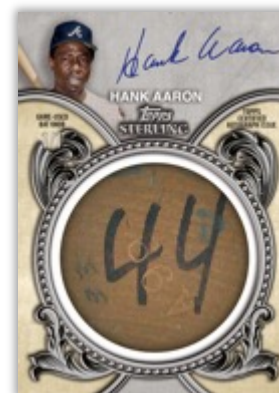

Topps Sterling Autographed
Bat Knob Card