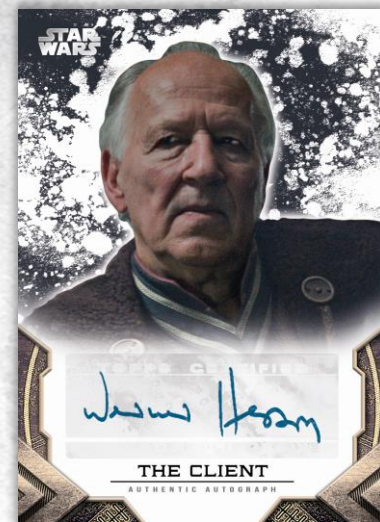

# THE MANDALORIAN

Introducing Topps *The Mandalorian* Season 1 trading cards!

The entire story of *The Mandalorian* Season 1 comes to Topps trading cards for the first time, featuring new autograph signers and packaged in a collectible Mandalorian helmet tin!

One autograph or sketch card guaranteed per box.

Look for 100 base cards to collect, fun inserts, autographs and more!

Available  
November 2020

Character Insert

Autograph Card – Black Parallel

Topps

# THE MANDALORIAN