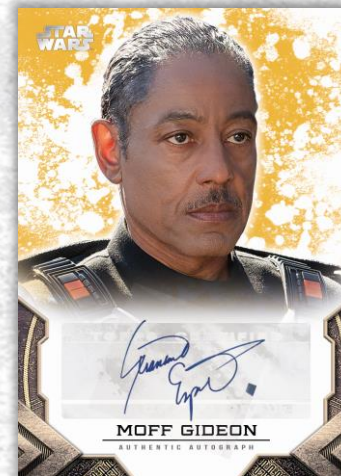

Autograph Card –
Gold Parallel