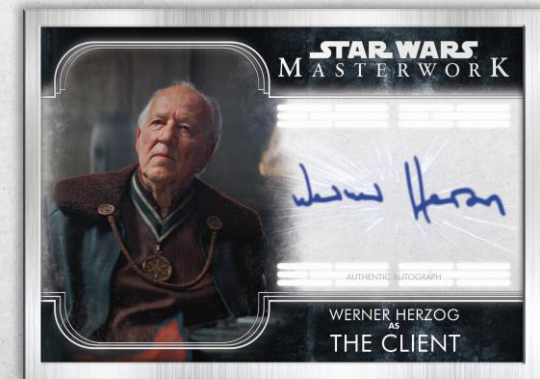

STAR WARS MASTERWORK

On-Card Autographs

Look for autographs from actors and behind-the-scenes figures from across the saga, including the prequels, the classic saga, the new trilogy, *Solo: A Star Wars Story*, *Star Wars: Rogue One*, and *The Mandalorian*

Autograph Parallels:

- Blue Foil: #’d to 99
- Rainbow Foil: #’d to 50
- Canvas: #’d to 25
- Wood: #’d to 10
- Silver Framed: #’d to 5
- Gold Framed: #’d 1 of 1
- Autographed Printing Plates: all #’d 1 of 1

Behind-the-Scenes Autograph Parallels:

- Rainbow Foil: #’d to 50
- Canvas: #’d to 25
- Wood: #’d to 10
- Silver Framed: #’d to 5
- Gold Framed: #’d 1 of 1
- Autographed Printing Plates: all #’d 1 of 1

Autograph Card –
Silver Parallel