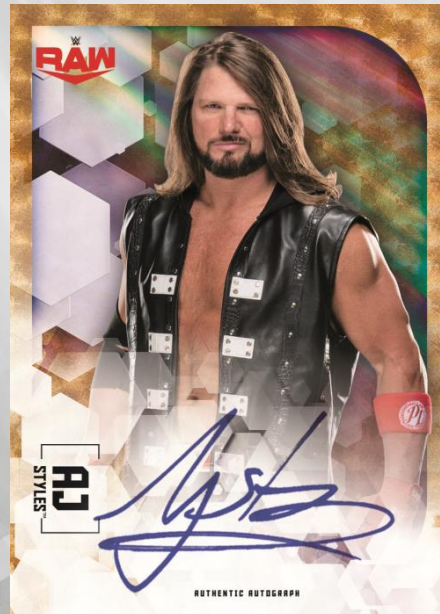

TOPPS WWE CHROME

After a 5-year hiatus, Topps WWE® Chrome
Makes Its Highly-Anticipated Return with Fresh
Designs & Exciting New Content!

Look for 100 base cards & 3 insert sets to collect.

2 autographs per box!

Roster Autograph Card

**Topps *WWE*® Chrome
available June 2020!**

TOPPS WWE CHROME

BASE CARDS

100 ROSTER cards featuring Superstars from *Raw*®, *SmackDown*®, *NXT*® and *NXT*® UK!

Parallels include:

- Refractor – 1 per pack
- Green Refractor – numbered to 99
- Gold Refractor – numbered to 50
- Orange Refractor – numbered to 25
- Black Refractor – numbered to 10
- Red Refractor – numbered to 5
- SuperFractor – numbered 1/1

Base Card

TOPPS WWE CHROME

INSERT CARDS

Look for insert sets to collect!

Shocking Wins – Celebrating the biggest upsets in sports entertainment history!

Big Legends – Spotlighting Legends throughout WWE's history

Fantasy Matchups – Highlighting fantasy matches that never took place in a WWE® ring

Shocking Wins Card

Parallels include:

- Green Refractor – numbered to 99
- Gold Refractor – numbered to 50
- Orange Refractor – numbered to 25
- Black Refractor – numbered to 10
- Red Refractor – numbered to 5
- SuperFractor – numbered to 1