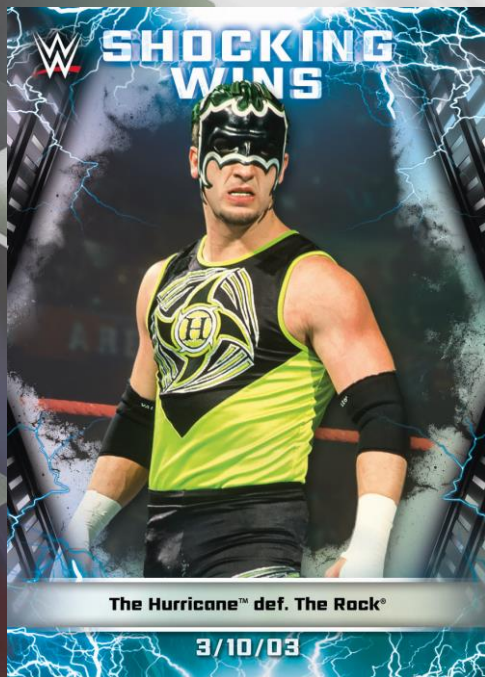

TOPPS WWE CHROME

After a 5-year hiatus, Topps WWE® Chrome
Makes Its Highly-Anticipated Return with Fresh
Designs & Exciting New Content!

Look for 100 base cards & 3 insert sets to collect.

2 autographs per box!

Roster Autograph Card

**Topps *WWE*® Chrome
available June 2020!**

TOPPS WWE CHROME

BASE CARDS

100 ROSTER cards featuring Superstars from *Raw*®, *SmackDown*®, *NXT*® and *NXT*® UK!

Parallels include:

- Refractor – 1 per pack
- Green Refractor – numbered to 99
- Gold Refractor – numbered to 50
- Orange Refractor – numbered to 25
- Black Refractor – numbered to 10
- Red Refractor – numbered to 5
- SuperFractor – numbered 1/1

Base Card

TOPPS WWE CHROME

INSERT CARDS

Look for insert sets to collect!

Shocking Wins – Celebrating the biggest upsets in sports entertainment history!

Big Legends – Spotlighting Legends throughout WWE's history

Fantasy Matchups – Highlighting fantasy matches that never took place in a WWE® ring

Shocking Wins Card

Parallels include:

- Green Refractor – numbered to 99
- Gold Refractor – numbered to 50
- Orange Refractor – numbered to 25
- Black Refractor – numbered to 10
- Red Refractor – numbered to 5
- SuperFractor – numbered to 1