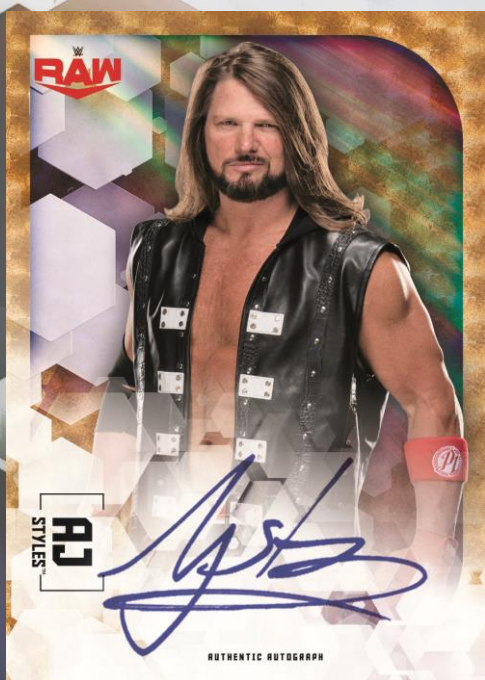

TOPPS WWE CHROME

AUTOGRAPH CARDS

2020 Topps *WWE*® Chrome features 2 autographs per Hobby box!

Collect autograph variations of the collectible inserts!

Roster Autographs Big Legends Autographs Shocking Wins Autographs

Parallels include:

- Green Refractor – numbered to 99
- Gold Refractor – numbered to 50
- Orange Refractor – numbered to 25
- Black Refractor – numbered to 10
- Red Refractor – numbered to 5
- SuperFractor – numbered to 1

Look for rare Chrome dual autograph cards!

Fantasy Matchups Dual Autographs

Parallels include:

- Black Refractor – numbered to 10
- Red Refractor – numbered to 5
- SuperFractor – numbered to 1

Roster Autograph Card