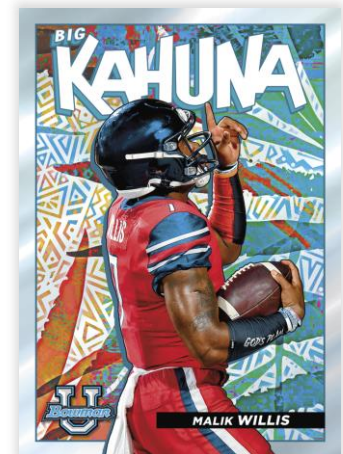

The Big Kahuna