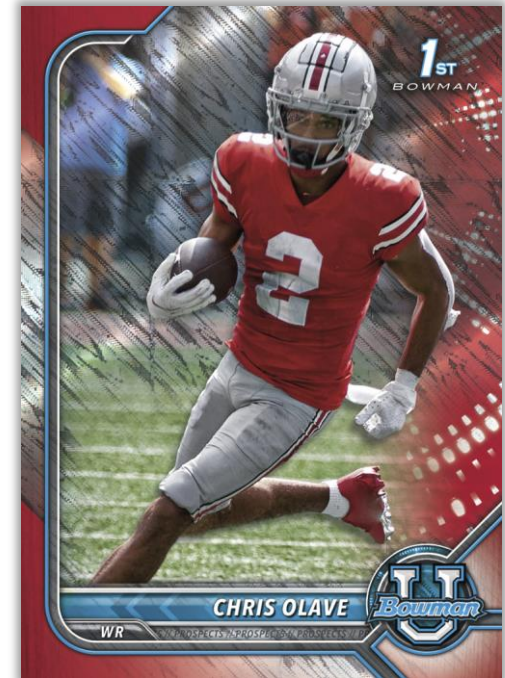

BOWMAN UNIVERSITY FOOTBALL

BASE CARDS

Base Set Parallels

- Refractor– 1:6 Packs
- Shimmer Refractor – 1 Per Hobby Box – **Hobby Only!**
- Purple Parallel – Limited
- Aqua Refractor - #’d to 299
- Blue Refractor - #’d to 199
- Fuchsia Mini-Diamond Refractor - #’d to 150
- Lava Refractor - #’d to 100
- Green Refractor - #’d to 99
- Green Shimmer Refractor - #’d to 99 – **Hobby Only!**
- Yellow Refractor - #’d to 75
- Gold Refractor - #’d to 50
- Gold Shimmer Refractor - #’d to 50 – **Hobby Only!**
- Orange Refractor - #’d to 25
- Orange Shimmer Refractor - #’d to 25 – **Hobby Only!**
- Red Shimmer Refractor - #’d to 10 – **Hobby Only!**
- Red Refractor - #’d to 5
- Black Shimmer Refractor - #’d 1-of-1 – **Hobby Only!**
- SuperFractor - #’d 1-of-1

Base Set Image Variations

Base Card – Red Shimmer Refractor Parallel