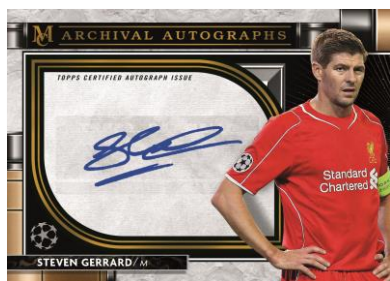

Triple Player Team Crest Relics – Varied #ing.

- Emerald Parallel: numbered #’d 1-of-1.

Rookie Reverence Relics – Varied #ing.

- Emerald Parallel: numbered #’d 1-of-1.

Single Player Triple Relics

TOPPS**2021/22 TOPPS MUSEUM COLLECTION
UEFA CHAMPIONS LEAGUE****AUTOGRAPH CARDS****Archival Autographs****Archival Autographs – Varied #ing**