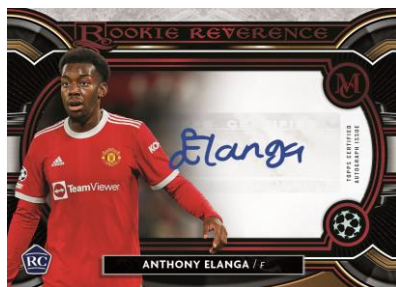

Rookie Reverence Autographs

Archival Dual Autographs – #’d to 25

- Emerald Parallel: numbered #’d 1-of-1.

Framed Autographs – Varied #ing

- Gold Parallel: sequentially #’d to 50.
- Ruby Parallel: sequentially #’d to 25.
- Emerald Parallel: numbered #’d 1-of-1.