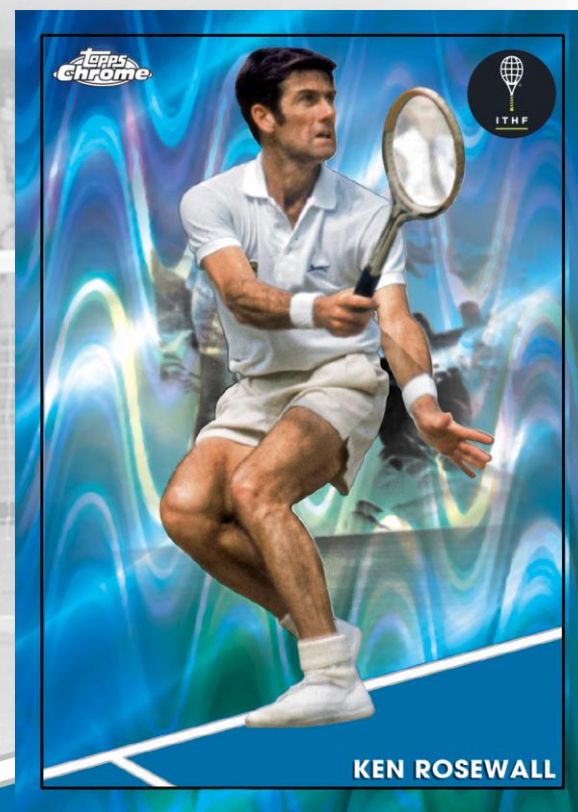

Base Set – Blue RayWave Refractor