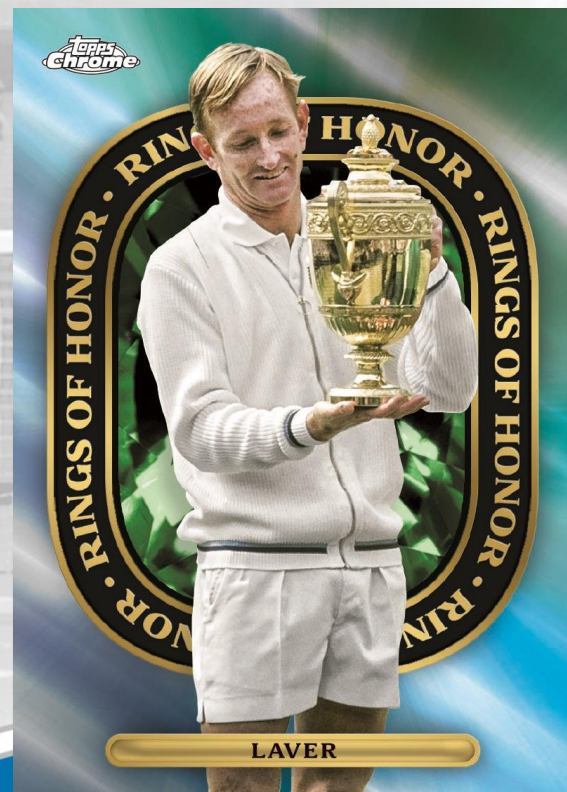

Rings of Honor Insert