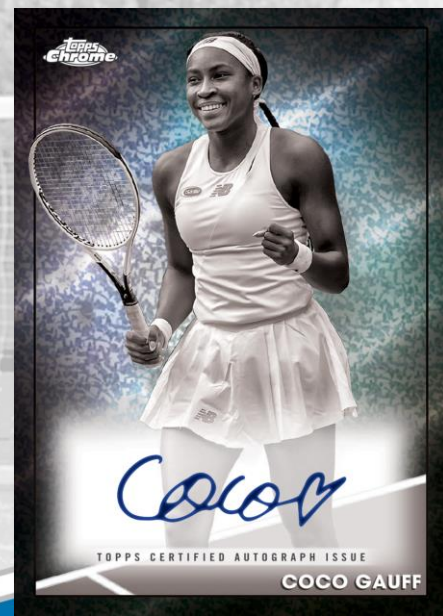

Topps Chrome TENNIS

2021 TOPPS CHROME TENNIS

Straddle the baselines and lace up, because **2021 Topps Chrome Tennis** is finally here with a lineup of premium chrome cards and inserts featuring some of the biggest legends and stars from throughout Tennis!

Aces Insert

In conjunction with the **International Tennis Hall of Fame**, collect the **100-card Base Set**, highlighting some the top young talent, active stars, and Hall of Fame legends!

Find 4 B&W Mini Diamond Refractors per LITE Box !

Topps Chrome Autographs – B&W Mini Diamond

Available in Hobby shops May 2023!

2021 TOPPS CHROME TENNIS

BASE CARDS

Base Set Parallels

Refractor Parallel - 1:3 Packs

B&W Mini Diamond Refractor Parallel - 1:4 Packs - **LITE SKU ONLY**