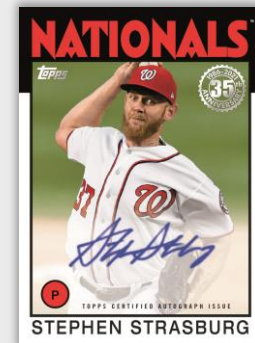

NEW! 70 Years of Baseball Dual Autographs – Sequentially numbered to 5

1986 Topps Baseball Autograph Cards – Signed directly on-card. Featuring current and legendary MLB® stars

Parallels

- Black - #’d to 199
- Gold - #’d to 50
- Red - #’d to 25 **HOBBY EXCLUSIVE**
- Platinum - #’d 1/1 **HOBBY and HOBBY JUMBO EXCLUSIVE**

Parallels

- Red - #’d to 25
- Platinum - #’d 1/1

Cut Signatures – Numbered 1 of 1

70 Years of Baseball Autograph Card

1986 Baseball
Autograph Card

1986 Baseball
Autograph Card

2021 TOPPS BASEBALL SERIES 1

Commemorative Relics