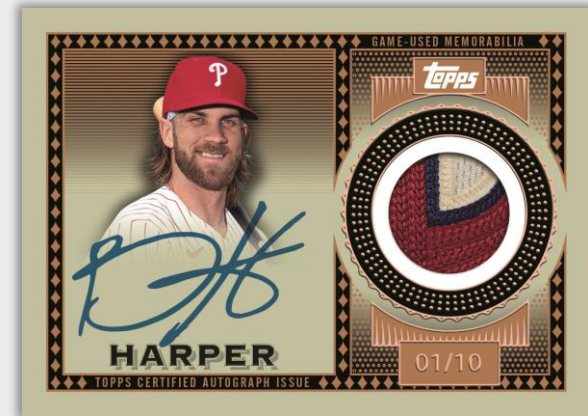

Topps Reverence Autographed Patch Card