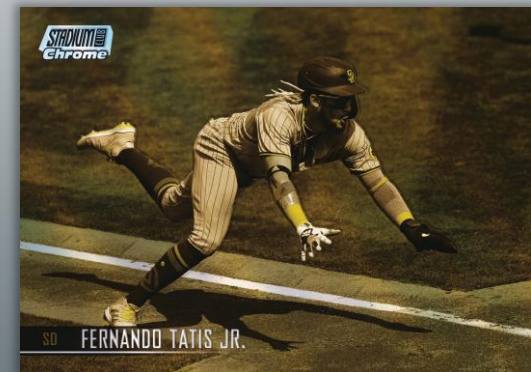

Base Card Chrome Variation –
Gold Minted Parallel