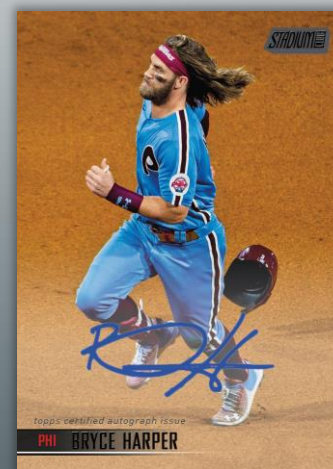

Base Autograph Card – Black Foil