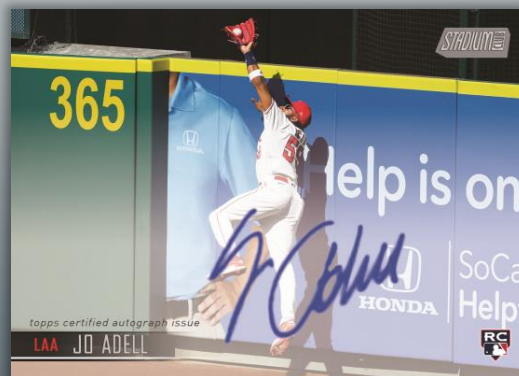

Each Hobby Box delivers 2 autograph cards as well as numbered parallels and inserts.

Collectors can find cards from the hottest rookies to the most celebrated legends in *MLB*<sup>®</sup> history.

Base Card