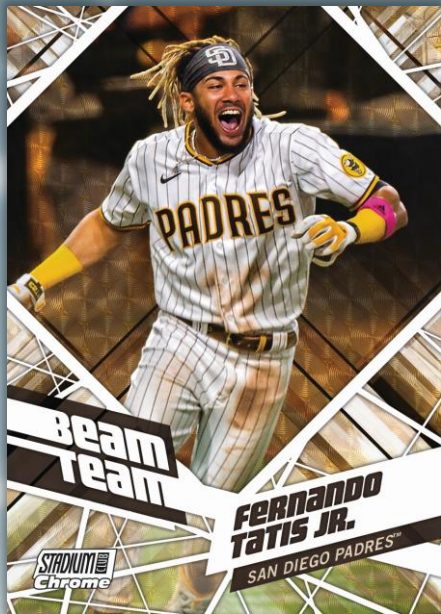

The sophomore release of Stadium Club Chrome is packed with color and on-card autographs featuring the most dynamic images ever seen on trading cards.

This Hobby Exclusive release delivers 1 Autograph Card per box, and 1 Base Card Parallel or Insert Card in every pack.

Beam Team – SuperFractor Parallel

Autograph Card – Gold Refractor Parallel

Autograph Card – Orange Parallel

In Stores November 2021

## Base Cards

With an additional 100 subjects, this 400-card set showcases the best **MLB®** has to offer, from the hottest new rookies to retired all-time greats.