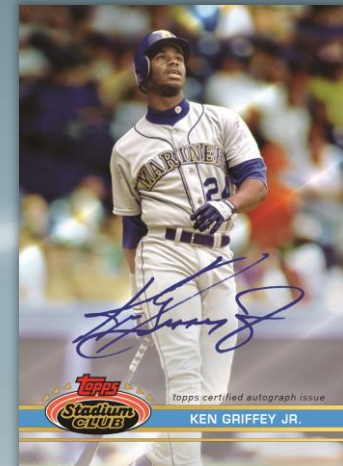

1991 Stadium Club Design Variation Autograph

1991 Stadium Club Design Variation Autographs – On-card autographs, numbered to 10 or less

- **Red Refractor Parallel:** sequentially numbered to 5
- **SuperFractor Parallel:** numbered 1/1

Solicitation subject to change. Final odds/players subject to actual production runs.