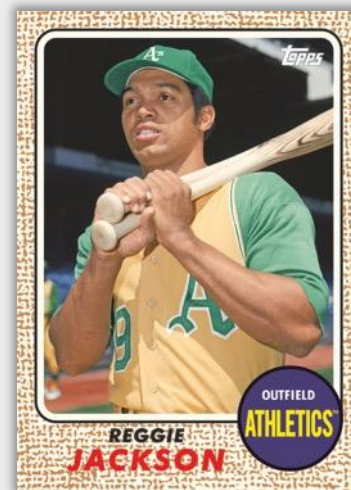

Topps Cards That Never Were Insert