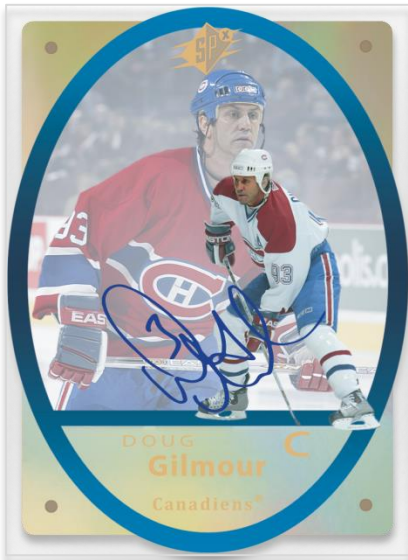

ROOKIE AUTOS

2016-17 Ultimate Rookie Auto

Classic retro **Rookie Autos** set is back this year! These autographed acetate versions of iconic rookie cards will look great in every collection.

BLACK AND AMBER

Rookie Autos

Black and Amber cards are back! This autograph set features the top rookies from throughout the league!

Content is subject to change. Card images are solely for the purpose of design display.