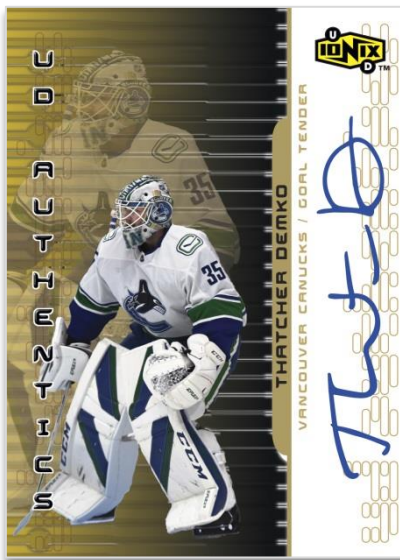

ROOKIE AUTOS

2016-17 Ultimate Rookie Auto

Classic retro **Rookie Autos** set is back this year! These autographed acetate versions of iconic rookie cards will look great in every collection.

BLACK AND AMBER

Rookie Autos

Black and Amber cards are back! This autograph set features the top rookies from throughout the league!

Content is subject to change. Card images are solely for the purpose of design display.

VINTAGE VIEWS

Legends Auto

The **Vintage Views** sets feature autographs from stars, legends, and rookies from the NHL.

These die-cut cards also parallel out to a Gold version that is #’d 1-of-1!

1999-2000 IONIX UD AUTHENTICS