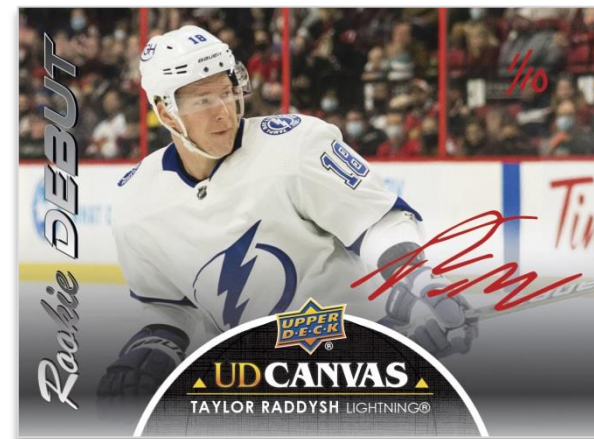

ROOKIE AUTOS

2016-17 Ultimate Rookie Auto

Classic retro **Rookie Autos** set is back this year! These autographed acetate versions of iconic rookie cards will look great in every collection.

BLACK AND AMBER

Rookie Autos

Black and Amber cards are back! This autograph set features the top rookies from throughout the league!

Content is subject to change. Card images are solely for the purpose of design display.

VINTAGE VIEWS

Legends Auto

The **Vintage Views** sets feature autographs from stars, legends, and rookies from the NHL.

These die-cut cards also parallel out to a Gold version that is #’d 1-of-1!

1999-2000 IONIX UD AUTHENTICS

Gold Parallel

The **Ionix UD Authentics** set is a throwback to a classic Upper Deck design featuring autographs from top stars, legends, and rookies!

Look for the Gold parallel of each group, all #’d 1-of-1!