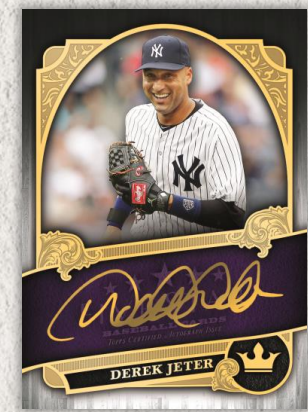

★ ★ ★ ★ ★  
**FIVE STAR**  
BASEBALL CARDS

Each card in this collection features on-card autographs of legends, stars, and rookies from **MLB®**.

Every pack will contain two on-card autograph cards, unless replaced by a rare Cut Signature Card or ultra-rare Five Stars Auto Relic Book Card.

Case hits include multi-signer cards, autographed jumbo patch cards, metallic ink autographs, and additional rare autograph cards.

Five Star Auto Jumbo Prime Relic Card – Team Patch Parallel

Find on store shelves  
in August 2022.

## AUTOGRAPH RELIC CARDS

**Five Star Autograph Jumbo Prime Cards** – On-card autographs of the game's greats, with prime game-worn uniform pieces. Numbered to 25 or less.

- **NEW!** Green Parallel - #d to 15
- Gold Parallel - #d to 10
- Silver Rainbow - #d to 5
- Button Parallel - #d to 5
- Team Patch Parallel - #d 1 of 1
- *MLB*® Logo Patch Parallel - #d 1 of 1
- Laundry Tag Patch Parallel - #d 1 of 1
- Brand Logo Patch Parallel - #d 1 of 1

**NEW!** **Five Stars Autograph Relic Book Cards** – Autographs and game-used memorabilia from 5 Baseball stars on book cards numbered to 5 or less.

Five Star Autograph Jumbo Prime Relic Card – Green Parallel