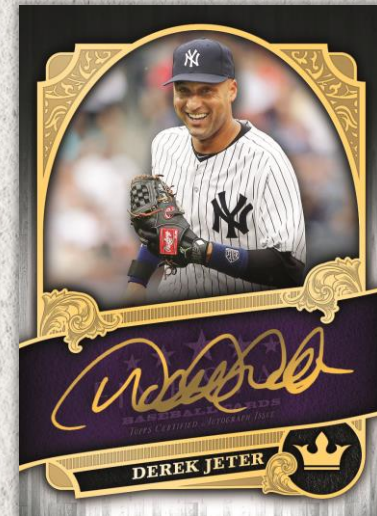

FIVE STAR
BASEBALL CARDS

NEW! **Baseball Royalty Autographs** – The best of the best, retired and active, with on-card autographs on cards numbered to 15.

- Gold Parallel - #’d to 10
- Orange Parallel - #’d to 5
- Red Parallel - #’d 1 of 1

Golden Graphs

Players use gold ink to sign directly on-card. Sequentially numbered to 40 or less. 1 per case.

Silver Signatures

On-card autographs in silver ink. Sequentially numbered to 40 or less. 1 per case.

Parallels for the above:

- Purple - #’d to 25
- Blue - #’d to 20
- Green - #’d to 15
- Gold - #’d to 10
- Orange - #’d to 5
- Red - #’d 1 of 1

Baseball Royalty Autograph Card