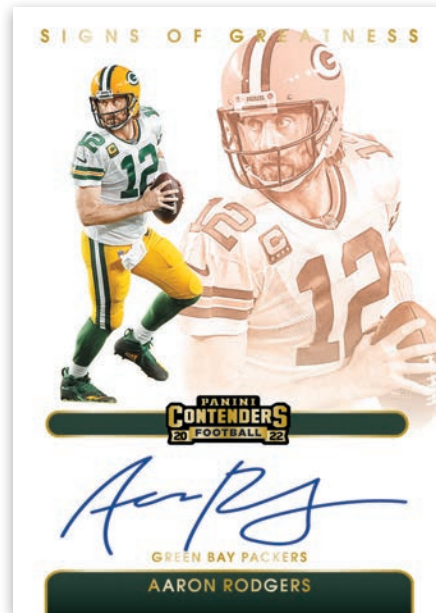

Card images are solely for the purpose of design display.

SIGNS OF GREATNESS GOLD

With their greatness exemplified on the field, look for on-card signatures from some of the greats to take the field!