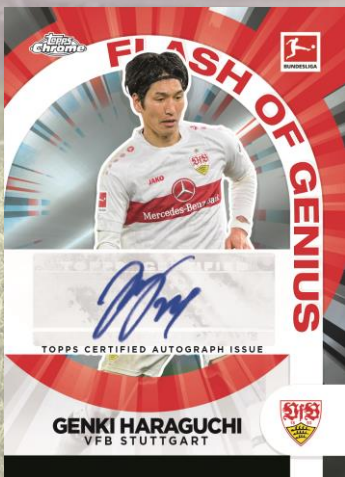

## INSERT CARDS

Airborne

*Airborne – Featuring 9 of the best headers in the Bundesliga. 1:14 packs*

- Gold Refractor Parallel: sequentially numbered to 50.
- Orange Refractor Parallel: sequentially numbered to 25.
- Red Refractor Parallel: sequentially numbered to 5.
- SuperFractor Parallel: numbered 1/1.
- Autograph Parallel featuring surface-applied sticker autographs of 5 players: not exceeding 99.