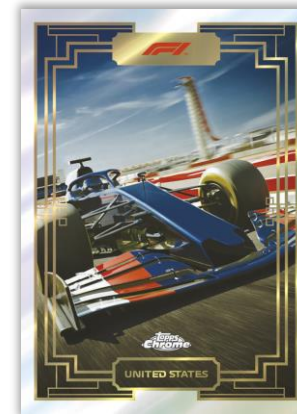

### 1968 Topps Hot Rods – 1:3 Packs – NEW!

Reviving the classic 1968 Topps Hot Rod design, this insert focuses on the most exciting liveries and race-ready cars from throughout F1 and F2.

- **Gold Refractor Parallel** - #’d to 50
- **Gold Wave Refractor Parallel** - #’d to 50
- **Orange Refractor Parallel** - #’d to 25
- **Red Refractor Parallel** - #’d to 5
- **SuperFractor Parallel** - #’d 1-of-1
- **Printing Plates** - #’d 1-of-1

### Art du Grand Prix – 1:2 Packs – NEW!

Teaming up with official F1 Partner - Automobilst to create an exclusive Art Du Grand Prix insert, featuring the top five F1 Grand Prix circuits.

- **Orange Refractor Parallel** - #’d to 25
- **Red Refractor Parallel** - #’d to 5
- **SuperFractor Parallel** - #’d 1-of-1
- **Printing Plates** - #’d 1-of-1

Available in hobby shops 2022!

**Solicitations Subject to Change. Final odds/drivers subject to actual production runs.**

1968 Topps Hot Rods

Art du Grand Prix