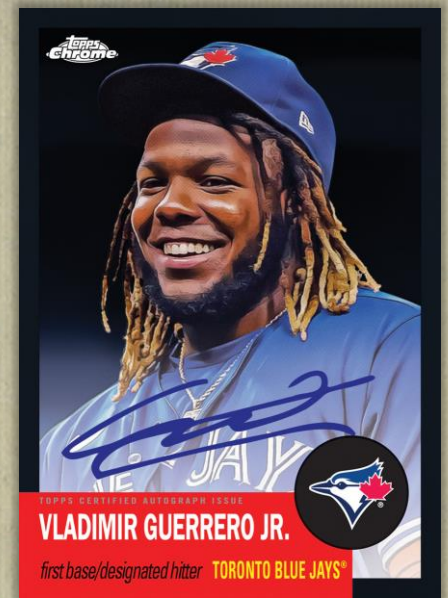

Topps Chrome Platinum

Let the celebration continue with this all-new release of **2022 Topps Chrome Platinum** that sets up another all-time classic with the **1953 Topps** design, showcasing top players from the past, present, and future on dazzling chrome!

Collect the entire **500-card Base Set**, as well as an extended set of colorful and patterned chrome parallels!

Base Card – Speckle Refractor Parallel

**Find 1 Autograph Card per
Hobby Box!**

Available in Hobby stores early
2023