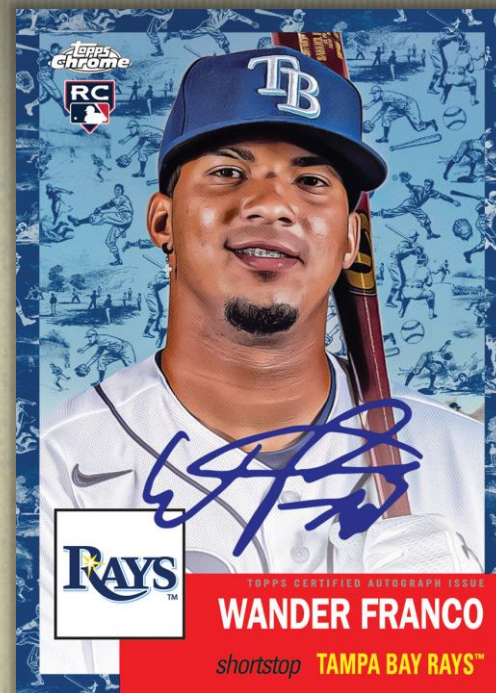

Topps Chrome Platinum

Let the celebration continue with this all-new release of **2022 Topps Chrome Platinum** that sets up another all-time classic with the **1953 Topps** design, showcasing top players from the past, present, and future on dazzling chrome!

Base Set – Image Variations

Base Card - Blue Mini Diamond
Refractor Parallel

Topps Chrome Platinum

AUTOGRAPH CARDS

Autograph Parallels

- Refractor Parallel: #’d to 199
- Aqua Refractor Parallel: #’d to 150
- Blue Prism Refractor Parallel: #’d to 99 **Hobby Only**
- Platinum Toile Cream/Blue Refractor Parallel: #’d to 99 **NEW!**
- Gold Refractor Parallel: #’d to 50
- Orange Refractor Parallel: #’d to 25 **Hobby Only**
- Black Refractor Parallel: #’d to 10
- Red Refractor Parallel: #’d to 5
- Platinum Toile Cream/Red Refractor Parallel: #’d to 5 **NEW!**
- SuperFractor Parallel: #’d 1-of-1