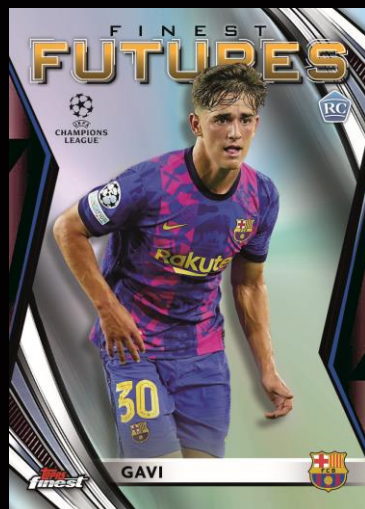

Elanga – Gold Speckle

Mbappé - Base

TOPPS
finest

TOPPS[®]

TOPPS FINEST 2021/22 UEFA CHAMPIONS LEAGUE COLLECTION

Gavi- Finest Futures

Prized Footballers – 1:3 Packs

- Gold Refractor Parallel: sequentially #’d to 50
- Red Refractor Parallel: sequentially #’d to 5
- SuperFractor Parallel: #’d 1/1

NEW! Finest Futures – 1:6 Packs

- Gold Refractor Parallel: sequentially #’d to 50
- Red Refractor Parallel: sequentially #’d to 5
- SuperFractor Parallel: #’d 1/1

NEW! 1998 Centurions – 1:48 Packs

- Gold Refractor Parallel: sequentially #’d to 50
- Red Refractor Parallel: sequentially #’d to 5
- SuperFractor Parallel: #’d 1/1