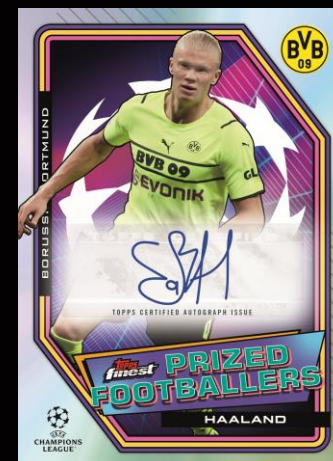

TOPPS FINEST 2021/22 UEFA CHAMPIONS LEAGUE COLLECTION

*Eto'o – Autograph Variation
Orange Wave*

2021/22 Topps Finest UEFA Champions League Collection is back once again, featuring the most innovative and electrifying chrome designs.

Look for all-new Finest Futures and 1998 Topps Finest Centurions chrome inserts featuring the football's future stars and legends of the game!

*Haaland – Prized Footballers
Autograph Parallel*

2 AUTOGRAPHS PER MASTER BOX!