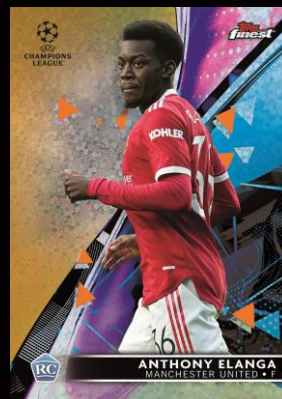

TOPPS FINEST 2021/22 UEFA CHAMPIONS LEAGUE COLLECTION

BASE SET

Collect all 100 Base Set cards and 10 rare Extended Base Set cards across a variety of colorful chrome parallels.

Base Set

- Refractor Parallel: 1:3 packs
- Purple Refractor Parallel: sequentially #'d to 250
- Ray Wave Parallel: sequentially #'d to 199.
- Speckle Parallel: sequentially #'d to 175.
- Blue Refractor Parallel: sequentially #'d to 150.
- Pink Prism Parallel: sequentially #'d to 125
- Purple/Pink Vaporwave Parallel: sequentially #'d to 125
- Neon Green Parallel: sequentially #'d to 99
- Blue/Aqua Vaporwave Parallel: sequentially #'d to 99
- Aqua Wave Parallel: sequentially #'d to 75
- Gold Refractor Parallel: sequentially #'d to 50
- Gold Speckle Parallel: sequentially #'d to 50
- Orange Refractor Parallel: sequentially #'d to 25
- Red Refractor Parallel: sequentially #'d to 5
- SuperFractor Parallel: sequentially #'d 1 of 1.

Extended Set Base Cards

- Aqua Wave Parallel: sequentially #'d to 75
- Gold Refractor Parallel: sequentially #'d to 50
- Red Refractor Parallel: sequentially #'d to 5
- SuperFractor Parallel: sequentially #'d 1 of 1.

Elanga – Gold Speckle