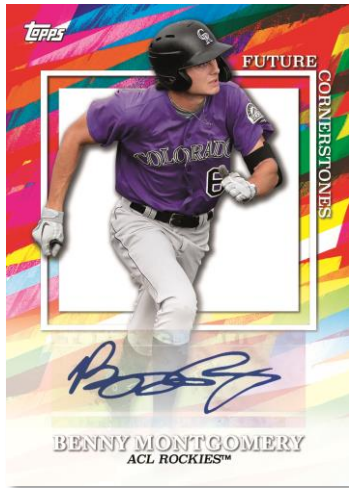

2022 TOPPS

BASEBALL

2022 Topps Pro Debut continues to grow as a marquee destination to find the brightest stars of tomorrow with all the biggest names from throughout MiLB!

Future Cornerstones
Autographs

Collect the entire **200-card Base Set** including all the top new draft picks!

Find Exclusive **Base Set Chrome Variation** cards and **3 Autograph** cards in each **HTA Box**.

Base Set - Orange Lava
Refractor Parallel

Future Cornerstones Autographs – Varied #ing

- Gold Parallel – sequentially #’d to 50
- Orange Parallel – sequentially #’d to 25
- Red Parallel – sequentially #’d to 10
- Black Parallel – #’d 1-of-1

Base Set Chrome Autographs – Red Refractor