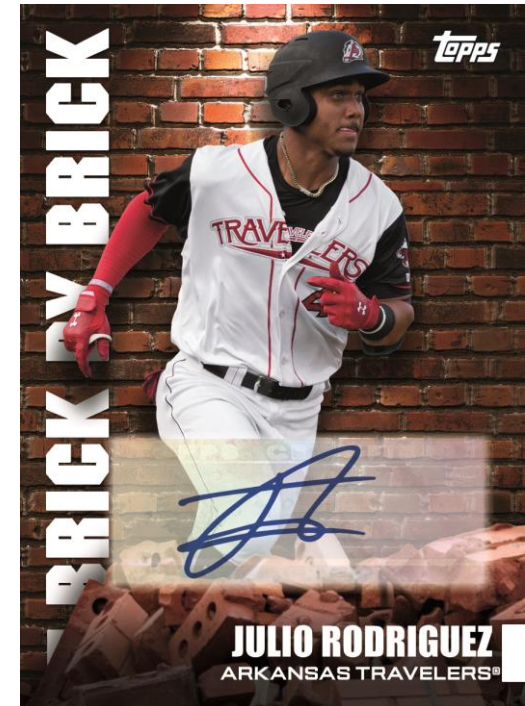

MiLB Legends Autographs – Varied #ing

- Black Parallel - #’d 1-of-1

Brick by Brick Autographs

Solicitation subject to change. Final odds/players subject to actual production runs.