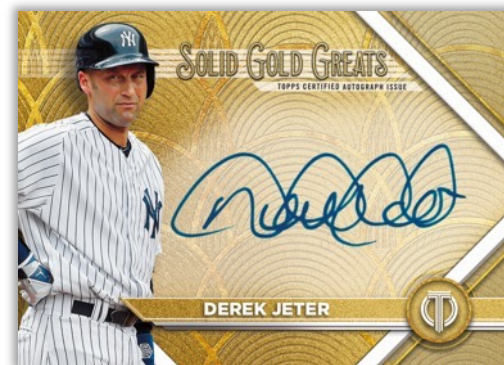

Solid Gold Greats Autographs – Varied #’ing **NEW!**

Collect the best of the best players that set the gold standard for the game, with this all-new autograph set that sets the bar on its own with plenty of flash and fame.

- Orange Parallel - #’d to 25
- Red Parallel - #’d to 10
- Black Parallel - #’d 1-of-1

Tribute to MVPs Autographs – Varied #’ing **NEW!**

Celebrate some of the most prolific player runs in both the regular season and *World Series*® with this autograph set focused on the select greats who have walked home with either the League MVP or *World Series*® MVP during their career.

- Orange Parallel - #’d to 25
- Red Parallel - #’d to 10
- Black Parallel - #’d 1-of-1

Tribute Autograph Card

Solid Gold Greats Autograph Card

2022 TOPPS TRIBUTE BASEBALL

AUTOGRAPHS (cont.)

Tribute Career Achievement Award Continuity