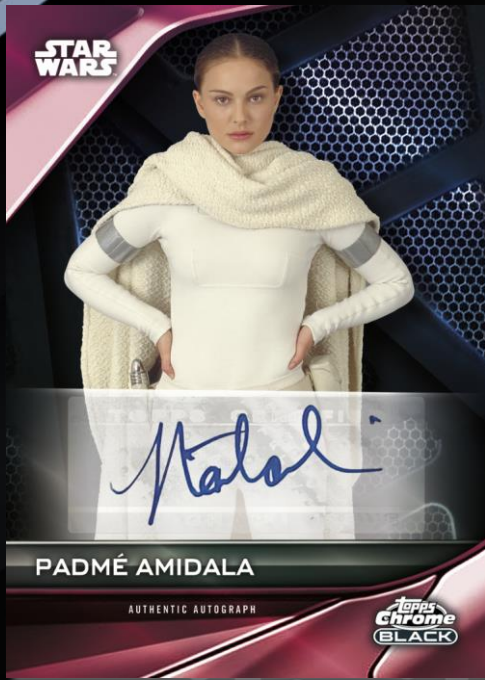

**STAR  
WARS**™

# 2023 STAR WARS CHROME BLACK

Autograph Card – Red Refractor

Back by popular demand, Star Wars Chrome Black returns and is better than ever!

Collectors will find their favorite Star Wars characters, in addition to some introductory appearances on elegant, Chrome and black matte finish base cards, **PLUS** three new autograph designs.