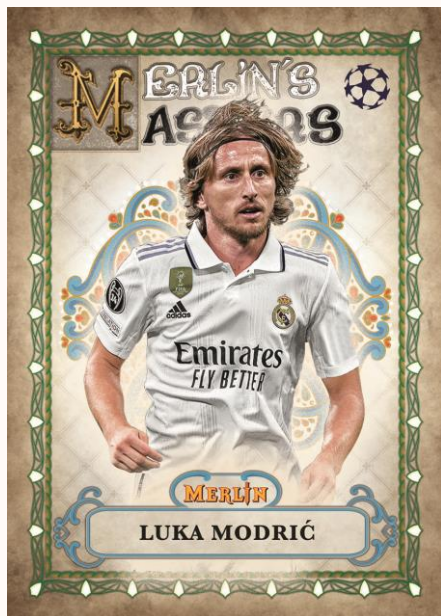

MERLIN 2022/23

INSERT CARDS

Merlin's Masters

U21 Stars – 1:6 Packs

- Blue Refractor Parallel: sequentially #d to 75.
- Gold Refractor Parallel: sequentially #d to 50.
- Orange Refractor Parallel: sequentially #d to 25.
- Red Refractor Parallel: sequentially #d to 10.
- SuperFractor Parallel: numbered #d I-of-I.

Merlin's Masters – 1:9 Packs

- Blue Refractor Parallel: sequentially #d to 75.
- Gold Refractor Parallel: sequentially #d to 50.
- Orange Refractor Parallel: sequentially #d to 25.
- Red Refractor Parallel: sequentially #d to 10.
- SuperFractor Parallel: numbered #d I-of-I.

Ageless Alchemy – 1:18 Packs

- Blue Refractor Parallel: sequentially #d to 75.
- Gold Refractor Parallel: sequentially #d to 50.
- Orange Refractor Parallel: sequentially #d to 25.
- Red Refractor Parallel: sequentially #d to 10.
- SuperFractor Parallel: numbered #d I-of-I.

Renaissance – 1:216 Packs

- Red Refractor Parallel: sequentially #d to 10.
- SuperFractor Parallel: numbered #d I-of-I.

Base Card Rookie Image Variations – Limited Print Run

- Blue Refractor Parallel: sequentially numbered to 75.
- Gold Refractor Parallel: sequentially numbered to 50.
- Orange Refractor Parallel: sequentially numbered to 25.
- Red Refractor Parallel: sequentially numbered to 10.
- SuperFractor Parallel: numbered I/I.