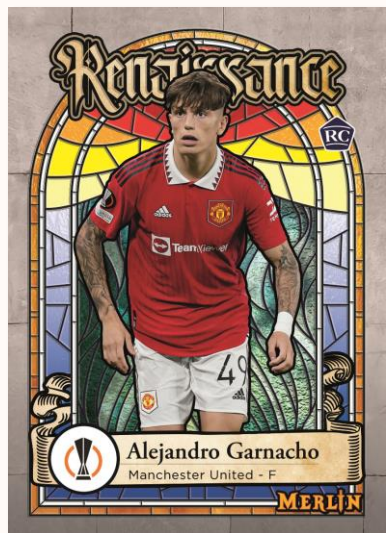

MERLIN 2022/23

Welcome back to the Wonderful World of Merlin!

This iconic collection highlights the magic of UEFA's club competitions. Collect the biggest rookies, stars and legends from the UEFA Champions League, UEFA Europa League and UEFA Europa Conference League across a range of new designs!

Renaissance

1 Autograph Card Per Box!

The 2022/23 collection features a 150-card *Base Set* and exciting insert sets such as *U21 Stars*, *Ageless Alchemy* and *Merlin's Masters*.

Be on the lookout for returning rare hits *Renaissance* and *Merlin's Match Ball Signatures*, as well all-new *Sorcerers Autographs!*