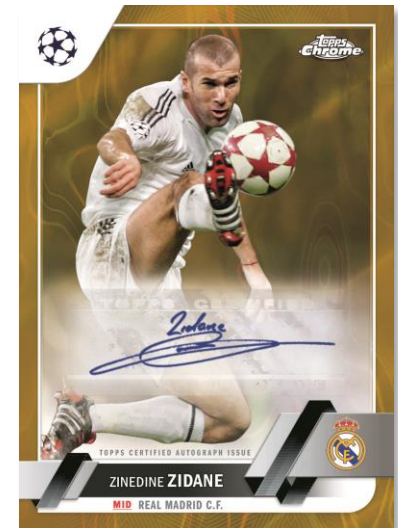

Chrome Autograph – Gold Lava Refractor Parallel