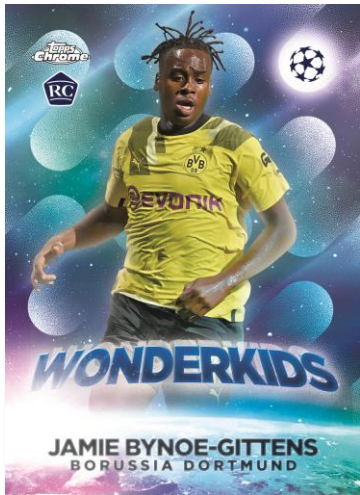

- **Refractor Parallel:** 1:3 Packs
- **Pulsar Refractor Parallel:** 2 Per Box
- **Neon Green Shimmer Refractor Parallel:** sequentially numbered to 399.
- **Pink Shimmer Refractor Parallel:** sequentially numbered to 250.
- **Night Vision Ray Wave Parallel:** sequentially numbered to 225.
- **Aqua Wave Parallel:** sequentially numbered to 199.
- **Pink Mini Diamond Parallel:** sequentially numbered to 175.
- **Blue Refractor Parallel:** sequentially numbered to 150.
- **Color Match Parallels:** sequentially numbered to 99 - 25 Subjects.
- **Blue/Gold Seismic Parallel:** sequentially numbered to 75.
- **Toppsfractor Parallel:** sequentially numbered to 52.
- **Gold Refractor Parallel:** sequentially numbered to 50.
- **Gold Mini Diamond Parallel:** sequentially numbered to 50.
- **Black/Gold Seismic Parallel:** Sequentially numbered to 30.
- **Orange Refractor Parallel:** sequentially numbered to 25.
- **Black Refractor Parallel:** sequentially numbered to 10.
- **Red Refractor Parallel:** sequentially numbered to 5.
- **SuperFractor Parallel:** numbered 1/1.

BASE CARD HERO VARIATIONS

TOPPS CHROME UCC 2022/23

Topps
Chrome

INSERT CARDS

Wonderkids

Golazo

NEW! 1959 Topps – 1.5 Packs

Serving you classic Topps on Chrome technology.