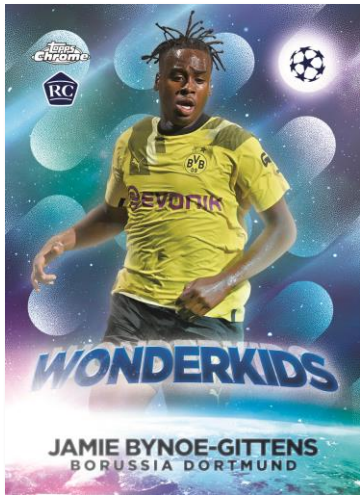

Now includes **1 Exclusive YOUTHQUAKE insert & 4 Exclusive Black & White Ray Wave Parallels** per box. Look out for Autograph Parallels, exclusive to Lite Boxes!

Youthquake

Available June 2023!

TOPPS CHROME UCC 2022/23

- Refractor Parallel: 1:4
- B&W Ray Wave Refractor Parallel: 4 Per Box
- Neon Green X-Fractor Refractor Parallel: sequentially numbered to 399.
- Pink X-Fractor Refractor Parallel: sequentially numbered to 250.
- Night Vision Ray Wave Parallel: sequentially numbered to 225.
- Aqua Refractor Parallel: sequentially numbered to 199.
- Blue Refractor Parallel: sequentially numbered to 150
- Color Match Parallels: sequentially numbered to 99 - 25 Subjects.
- Blue/Gold Seismic Parallel: sequentially numbered to 75.
- Toppsfractor Parallel: sequentially numbered to 52.
- Gold Refractor Parallel: sequentially numbered to 50.
- Black/Gold Seismic Parallel: Sequentially numbered to 30.
- Orange Refractor Parallel: sequentially numbered to 25.
- Black Refractor Parallel: sequentially numbered to 10.
- Red Refractor Parallel: sequentially numbered to 5.
- SuperFractor Parallel: numbered 1/1.

BASE CARD HERO VARIATIONS

TOPPS CHROME UCC 2022/23

Topps
Chrome

INSERT CARDS

Wonderkids

Golazo

NEW! 1959 Topps – 1.5 Packs

Serving you classic Topps on Chrome technology.