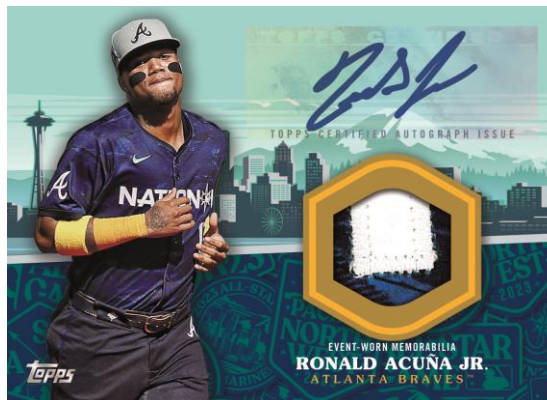

AUTOGRAPH RELIC CARDS

Topps Reverence Autograph Patch Cards – Hobby/Hobby Jumbo Exclusive

On-card autographs and patch uniform pieces. Base is numbered to 10

- Red Parallel: #’d to 5
- Platinum Parallel: #’d 1 of 1

NEW! MLB First Stitch Autograph Patch Cards – Using MLB Authenticated jumbo patches the first jerseys in production for stars on new MLB teams alongside player autographs. Cards #’d to 5.

- Platinum Parallel: #’d 1 of 1 Hobby/Hobby Jumbo Exclusive!

Major League Material Autograph Cards

Numbered to 50 or less

- Red Parallel: #’d to 25 or less
- Platinum Parallel: #’d 1 of 1

All-Star Stitch Autograph Cards

Featuring 2023 All-Star Warm-Up Jersey event-worn relic pieces. Base is numbered to 25 or less

- Red Parallel: #’d to 10 or less
- Gold Parallel: #’d 1 of 1

All-Star Stitch Dual Autograph Cards

Base numbered to 25 or less.

- Red Parallel: #’d to 10 or less
- Gold Parallel: #’d 1 of 1

All-Star Autographed Jumbo Patch Cards

Base numbered to 10 or less

- Red Parallel: #’d to 10 or less
- Gold Parallel: #’d 1 of 1

All-Star Stitch Autograph – Gold Parallel