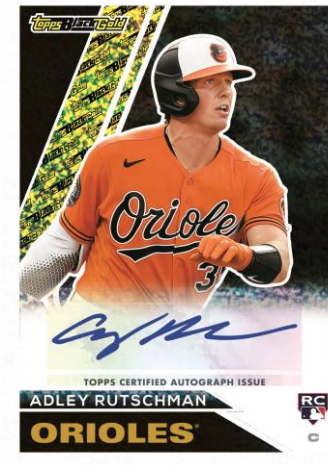

Topps Black Gold Autograph