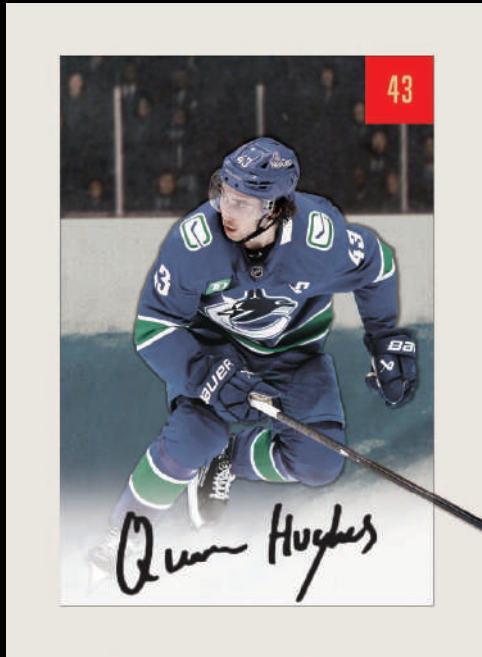

2025-26 Parkhurst Hockey

1954-55 PARKHURST RETROS

1954-55 PARKHURST RETROS