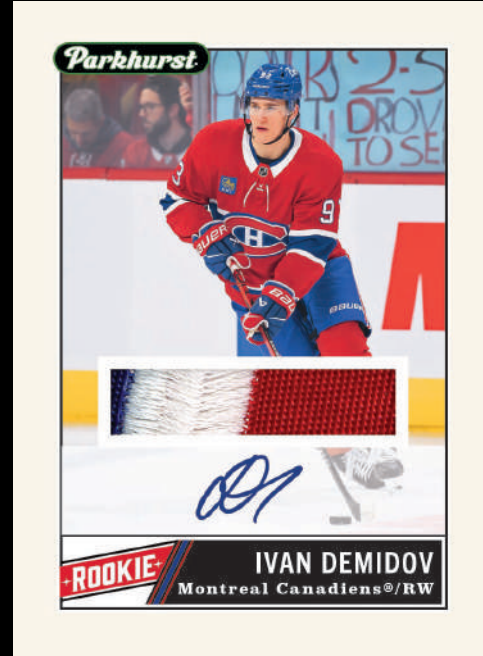

BASE SET - ROOKIE Auto Patch Parallel