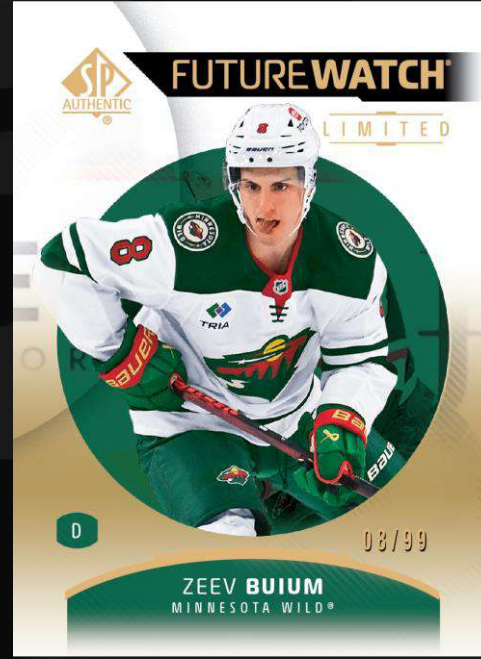

## THE BASE SET

**BASE SET**

**FUTURE WATCH**  
**Limited Gold Parallel**

**AUTOGRAFED FUTURE WATCH**

The always popular SP Authentic **Base Set** features 100 veterans and 100 **Future Watch** Rookies. The perennially-coveted serially-numbered Hard-Signed **Autographed Future Watch Rookies** cards are sure to be some of the biggest chases of the product!