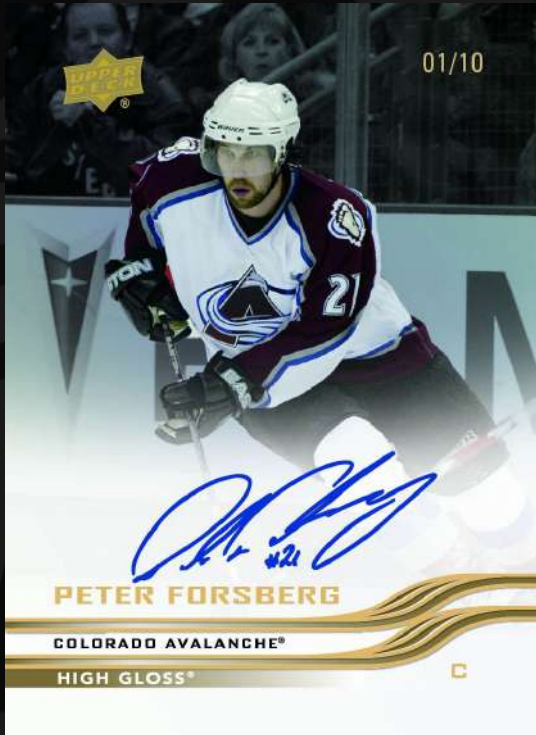

2025-26 CLEAR CUT HOCKEY

BASE SET AUTOS

BASE SET AUTOS

BASE SET - GREATS AUTOS

High Gloss® Parallel

BASE SET - ROOKIES AUTOS

Outburst® Parallel

Clear Cut Hockey makes its return with one hard-signed autograph card per box!

With a **Base Set** chock-full of Rookie, Veteran and Greats autograph cards, collectors should be on the hunt for all three low-numbered parallels of the complete base set: Outburst, High Gloss, and Gold Outburst!