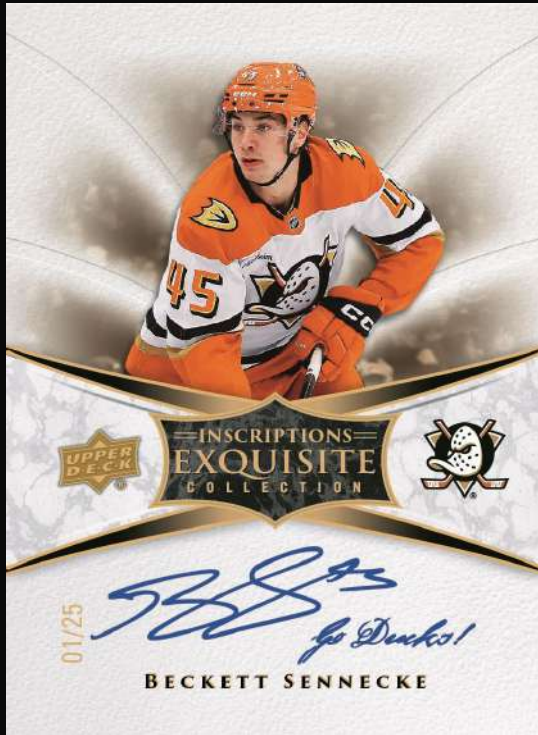

2025-26 CLEAR CUT HOCKEY

INSERT AUTOS

2009-10 EXQUISITE® INSCRIPTIONS

A classic design makes its triumphant return with **2009-10 Exquisite Incriptions**.

Each one of these low-numbered elegant cards sports a hard-signed autograph as well as a unique inscription!