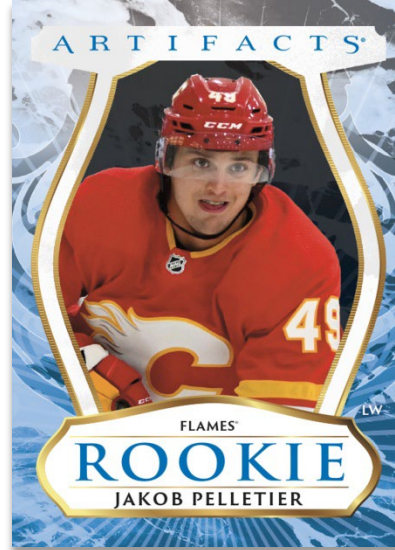

# ARTIFACTS®

**BASE SET**  
Polychrome Parallel

**BASE SET**  
Spectrum Jungle Parallel

**BASE SET ROOKIES**  
Turquoise Parallel

**ROOKIE REDEMPTIONS**  
Regular

The latest edition of Artifacts® features a diverse 250-card base set which includes redemption cards for new-skating 2023-24 rookies. The base set breaks down as follows: