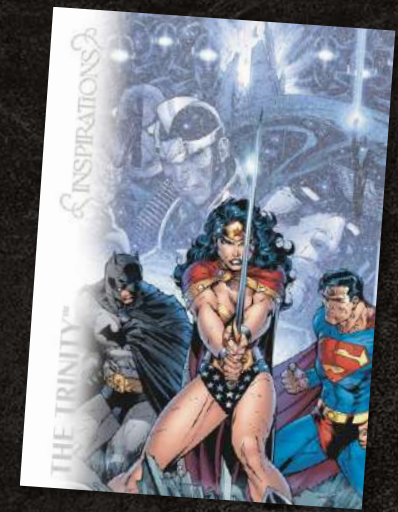

HOBBY

INSPIRATIONS

Bronze Spectrum
#d to 199!

Silver Spectrum
#d to 99!

**Featuring a 90-card
Base Set
and Numbered
Parallels!**

Gold Spectrum
#d to 25!

Blue Spectrum
#d "1 of 1"!

INSPIRATIONS

Patterned Foil Parallels!
Purple, Green, Red, Bronze Spectrum (#'d to 199), Silver Spectrum (#'d to 99) and Gold Spectrum (#'d to 49) and Blue Spectrum (#'d 15!)

Matte Foil Parallels!
Bronze Spectrum, Silver, Silver Spectrum (#'d to 65), Gold, Gold Spectrum (#'d to 35), Blue, and Blue Spectrum (#'d to 5!)

INSPIRATIONS

Inserts!
Pearlescence
Artist Spotlight
Homage Art!

INSPIRATIONS

Case Hits!
Artist Spotlight
Homage Art
Trick or Treat
Creator Autograph

INSPIRATIONS

Pack Hits: (on average)

- 2 Base Set cards
- 1 Bronze, Silver, Gold, or Blue parallel cards
- 1 additional insert or chase card