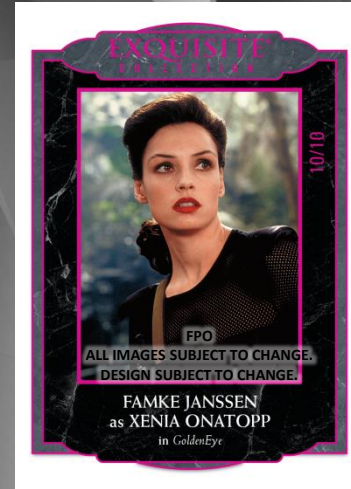

JAMES BOND
**BLACK
DIAMOND**
007™

Stunning Exquisite® Collection Base Cards and Parallels

Look for exciting colored parallels!

- Pink - #d to 10
- Red - #d to 25
- Gold - #d to 99
- Orange - #d to 5
- Black - #d 1 of 1

PRODUCT DEPICTED FOR DEMONSTRATION PURPOSES ONLY AND IS SUBJECT TO CHANGE WITHOUT FURTHER NOTICE. *DIAMONDS ARE LAB CREATED.

© 2022 THE UPPER DECK COMPANY. ALL RIGHTS RESERVED. 007™ AND RELATED JAMES BOND INDICIA © 1962-2022 DANJAQ, LLC AND METRO-GOLDWYN-MAYER, INC. 007™ AND RELATED JAMES BOND TRADEMARKS ARE TRADEMARKS OF DANJAQ, LLC. ALL RIGHTS RESERVED. 2022 © EON PRODUCTIONS LIMITED AND DANJAQ, LLC. ALL RIGHTS RESERVED