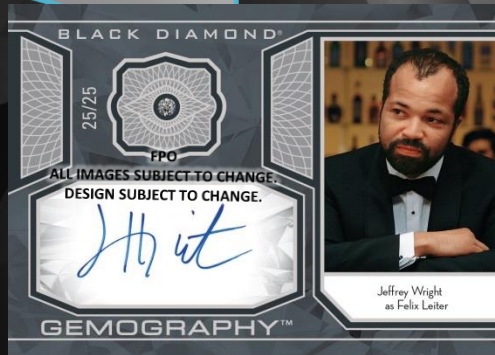

#'d to 99

#'d to 25

PRODUCT DEPICTED FOR DEMONSTRATION PURPOSES ONLY AND IS SUBJECT TO CHANGE WITHOUT FURTHER NOTICE. *DIAMONDS ARE LAB CREATED.

© 2022 THE UPPER DECK COMPANY. ALL RIGHTS RESERVED. 007™ AND RELATED JAMES BOND INDICIA © 1962-2022 DANJAQ, LLC AND METRO-GOLDWYN-MAYER, INC. 007™ AND RELATED JAMES BOND TRADEMARKS ARE TRADEMARKS OF DANJAQ, LLC. ALL RIGHTS RESERVED. 2022 © EON PRODUCTIONS LIMITED AND DANJAQ, LLC. ALL RIGHTS RESERVED