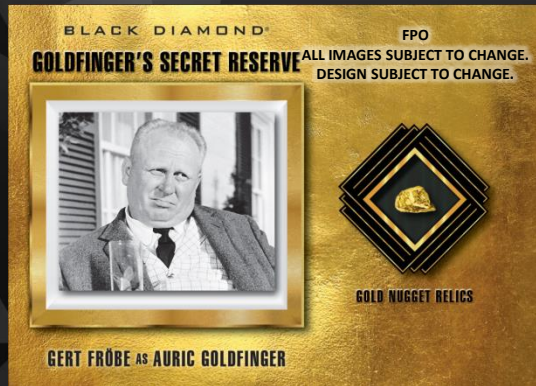

Goldfinger's Secret Reserve
Gold Nugget Relic - #'d to 10