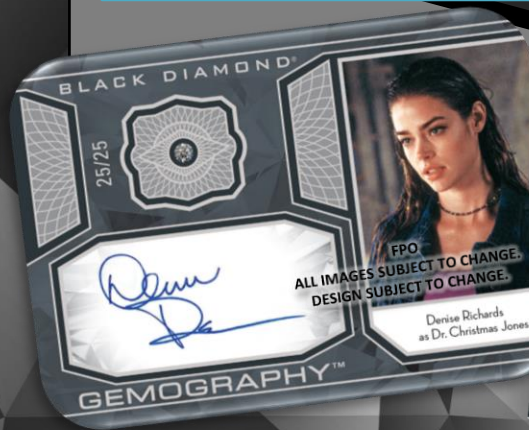

JAMES BOND  
**BLACK DIAMOND**  
 007™

Discover Single, Double, Triple, and Quad Diamond Relic Cards

*Band of Color*

Features six diamond relics each a different color: Red, Orange, Yellow, Green, Blue, and Purple (#'d to 6)!