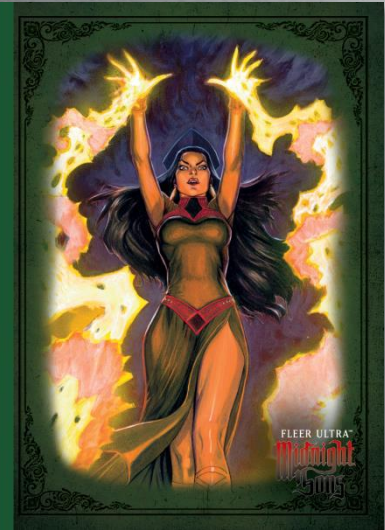

FLEER ULTRA™
**Midnight
Sons**

Look for a variety of
numbered **Comic
Clippings!**
*Find Comic Covers,
Autographed, and Dual
Autographed!*

Collect **Dark Texts**
Booklets, featuring
parchment drop-ins!