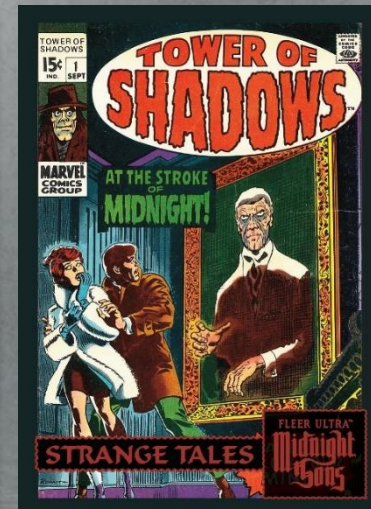

# FLEER ULTRA™ Midnight Sons

**MARVEL**

**MARVEL FLEER ULTRA™  
MIDNIGHT SONS TRADING  
CARDS OFFERS NEW PREMIUM  
ORIGINAL ART FROM TOP  
ARTISTS!**

Preliminary Design Subject to Change.

FLEER ULTRA™  
**Midnight  
Sons**

**100-Card Original Art Base Set!**

**Collect a wide variety of Parallels, including numbered  
Blue, Orange, Red, and Gold Spectrum foil versions!**

*Collect retro Fleer Ultra designs,  
limited numbering parallels,  
chase cards, artist and creator  
autographs, and new inserts  
from the Marvel Publishing  
Universe.*

**MARVEL**

FLEER ULTRA™  
**Midnight  
Sons**

*Exciting Themed Inserts include  
Spellcraft Stories, Spirit of Vengeance,  
Thaumaturgical Artifacts, and Strange Tales!*

**MARVEL**

Gold - #’d to 200

Platinum - #’d to 100