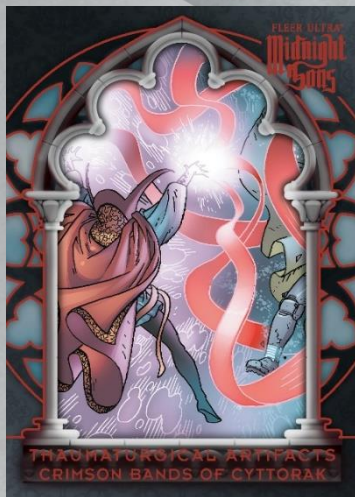

# FLEER ULTRA™ Midnight Sons

**MARVEL**

**MARVEL FLEER ULTRA™  
MIDNIGHT SONS TRADING  
CARDS OFFERS NEW PREMIUM  
ORIGINAL ART FROM TOP  
ARTISTS!**

Preliminary Design Subject to Change.

FLEER ULTRA™  
**Midnight  
Sons**

**100-Card Original Art Base Set!**

**Collect a wide variety of Parallels, including numbered  
Blue, Orange, Red, and Gold Spectrum foil versions!**

*Collect retro Fleer Ultra designs,  
limited numbering parallels,  
chase cards, artist and creator  
autographs, and new inserts  
from the Marvel Publishing  
Universe.*

**MARVEL**

FLEER ULTRA™  
**Midnight  
Sons**

*Exciting Themed Inserts include  
Spellcraft Stories, Spirit of Vengeance,  
Thaumaturgical Artifacts, and Strange Tales!*

**MARVEL**

Gold - #’d to 200

Platinum - #’d to 100