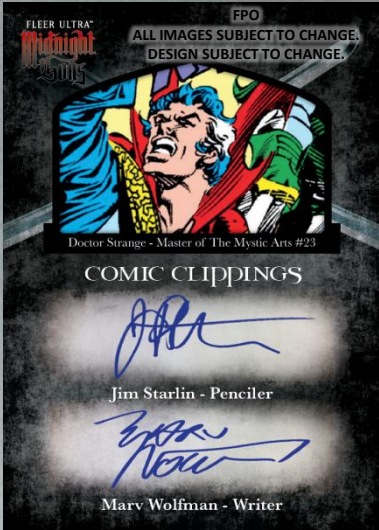

# FLEER ULTRA™ Midnight Sons

**Medallions** insert with  
numbered parallels

*A collection of 50 of the top Super  
Heroes/Villains associated with the  
Midnight Sons on a lenticular gloss  
deco foil technology!*

FLEER ULTRA™  
**Midnight  
 Sons**

Look for a variety of  
 numbered **Comic  
 Clippings!**  
*Find Comic Covers,  
 Autographed, and Dual  
 Autographed!*

Collect **Dark Texts**  
 Booklets, featuring  
 parchment drop-ins!