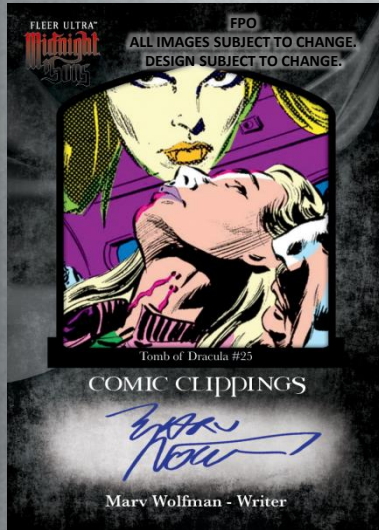

FLEER ULTRA™
**Midnight
Sons**

Look for a variety of
numbered **Comic
Clippings!**
*Find Comic Covers,
Autographed, and Dual
Autographed!*

Collect **Dark Texts**
Booklets, featuring
parchment drop-ins!