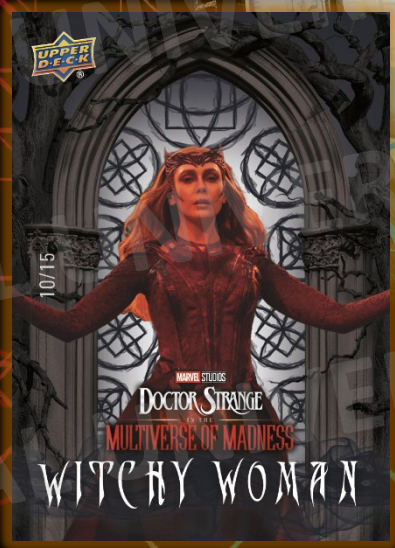

© 2023 THE UPPER DECK COMPANY. 5830 EL CAMINO REAL, CARLSBAD, CA 92008. ALL RIGHTS RESERVED. © 2023 MARVEL

DOCTOR STRANGE IN THE MULTIVERSE OF MADNESS

100-Card Base Set
• 25 Ensemble - Character Cards

Collectible Parallels

- Earth 838 - Numbered out of 838
- 3rd Eye - Look for a hidden eye
- Key Parallel - Black Ink Variation

MARVEL STUDIOS

DOCTOR STRANGE IN THE MULTIVERSE OF MADNESS

Other Worldly Themed Inserts

- **Witchy Woman – Scarlet Witch Set**
- **Universes – Multiverse Worlds Set**
- **Is There A Doctor in the House? – Doctor Strange Set**