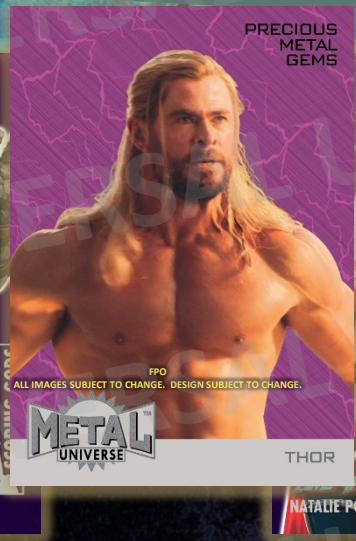

Etched Foil - LTFX Cards

PROPRIETARY AND CONFIDENTIAL. PRODUCT DEPICTED FOR DEMONSTRATION PURPOSES ONLY AND IS SUBJECT TO CHANGE WITHOUT FURTHER NOTICE.

© 2023 THE UPPER DECK COMPANY. 5830 EL CAMINO REAL, CARLSBAD, CA 92008. ALL RIGHTS RESERVED. © 2023 MARVEL