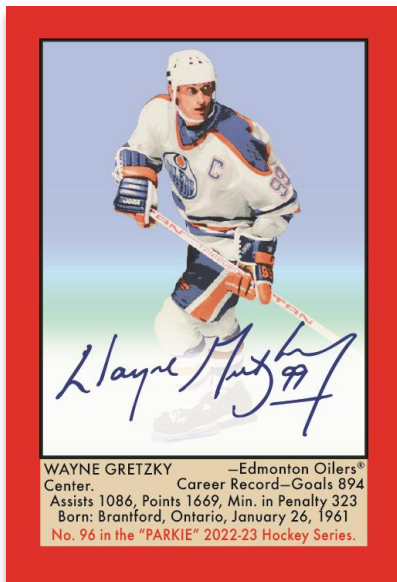

'51 RETRO
Red Autograph