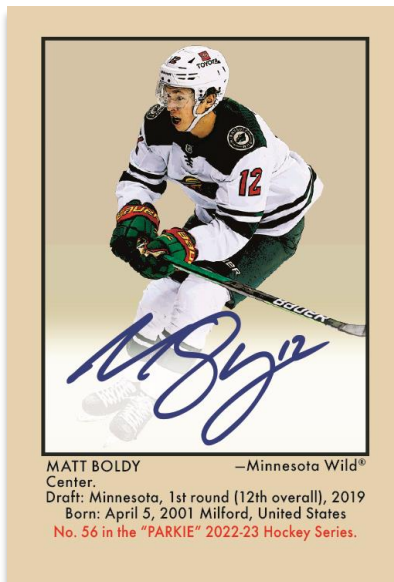

BASE SET
Autograph Patch

BASE SET ROOKIE SPs
Autograph

JUKEBOX HEROES
Regular

Parkhurst Champions is a new product offering that appeals to both set collectors and rookie card collectors. The 350-card Base Set features the game's top superstars...past, present and future. The checklist includes 25 Rookie SPs and 25 Legend SPs and look for a bevy of parallels including Premium Memorabilia and Autographs.

The 1950s are considered the golden age of jukebox popularity. The **Jukebox Heroes** insert pays tribute to these iconic music boxes. Look for other 50's inspired insert sets including **50's Flashbacks**.

Content is subject to change without further notice.
Card images are solely for the purpose of design display.

'51 RETRO
Red Autograph

'51 RETRO ROOKIES
Regular Autograph

CONFIGURATION

8 Cards per Pack
20 Packs per Box
12 Boxes per Case

Parkhurst Champions features a retro insert set themed after the iconic 1951-52 Parkhurst Set. The 100-card **Retros** insert set includes top 2022-23 rookies. Collect the **Wrapper Back Variations** paying tribute to the original packaging design, as well as regular and low numbered Autograph parallels.