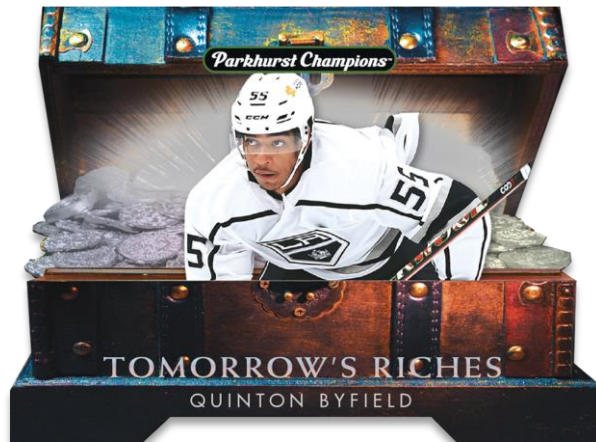

TOMORROW'S RICHES

Regular

Tomorrow's Riches features the best young players in the league and each card includes a perimeter diecut. Look for Gold Parallels and serial numbered Autographs.

BOX BREAK

- **4** Base Set Rookies and/or Legends SP Cards
- **4** Base Set Rainbow Parallel Cards
- **4** Jukebox Heroes, Tomorrow's Riches, 50's Flashbacks and/or Wire Images Cards
- **3** 51 Retro Cards
- **2** Base Set Color Variation Cards
- **1** Base Set Gold Rainbow Parallel Card
- **1** Autograph or Memorabilia Card
- **1** Additional Hit