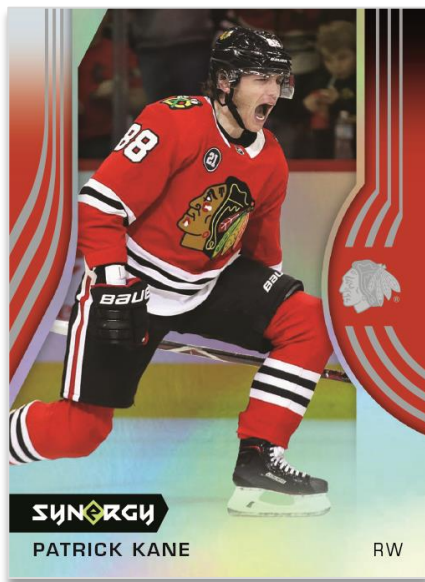

2019-20
SYNERGY
HOCKEY

COLLECT & REDEEM

(all Red Parallels of the Base Set)

- Veterans (31)
- All-Stars (9)
- Rookies (60)