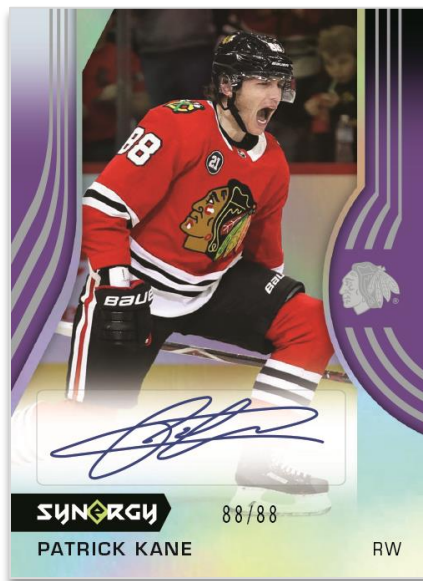

2019-20
SYNERGY
HOCKEY

BASE SET

w/ Multiple Low-Numbered Parallels

Features a 100-card regular set with multiple low-numbered parallels. Look for the highly sought-after Purple parallels numbered to the player's uniform number!

AUTOGRAPHS!

This year's edition boasts a deep checklist of legend, veteran & rookie autographs, including the prized Purple parallels of each!

ROOKIES

If you desire rookie cards, look no further. Collect true, tough-to-find rookie cards numbered to 20, as well as high-series rookies numbered to just 10!