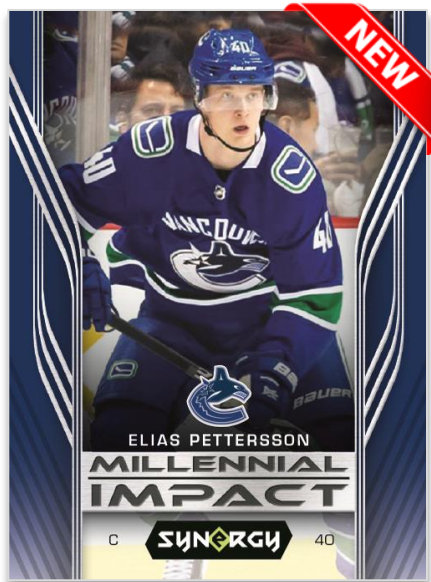

MILLENNIAL IMPACT

This new 18-card insert set consists of 10 young superstars along with 8 rookies.