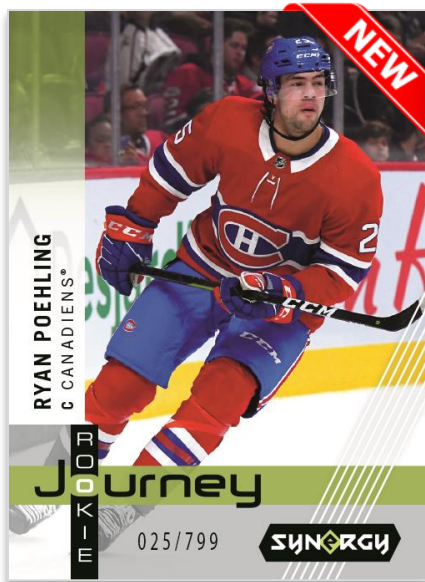

ROOKIE JOURNEY

Can't get enough rookie cards? Be on the lookout for this new insert featuring 3 unique rookie chase cards of each selected player!

CONFIGURATION

3 cards, 8 packs

BOX BREAK

(on average)

8

Red Parallel Rookie, All-Star or Veteran Cards

6

Impactful Performers, Millennial Impact or Sensational Seasons insert cards

1

Exceptional Beginnings card

CASE BREAK

(on average)

3

Autographs

1

Cast for Greatness all-metal card (but you could get 2!)